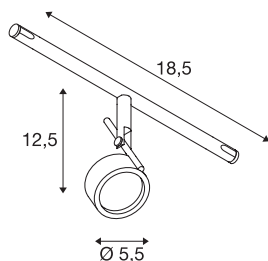

## SALUNA

**cable luminaire for TENSEO low-voltage cable system, QR-C51, chrome**

The turnable and tiltable SALUNA spot is made from steel and is for the low-voltage cable system. Thanks to the incorporated G5.3 socket, the spot is suitable for either halogen or LED lamps. The maximum compatible cable gap is 15.5 cm.

## TECHNICAL DATA

Item no.	139132
Socket	GX5.3
Lamp	QR-C51
Number of sockets	1
Lamps included	No
Number of different light outlets	1
Tilt range	90 °
Horizontal rotation range	350 °
Rotating or tilting	rotary Bar and tiltable
IP Code	IP 20
Assembly	Surface
Assembly details	Ceiling, Track Ceiling
Primary nominal voltage	12V ~50Hz
Safety class	III
Wattage	35 W
Color	chrome
Light outlet	direct
Width	18.5 cm
Height	12.5 cm
Diameter	5.5 cm
Net weight	0.217 kg
Gross weight	0.316 kg