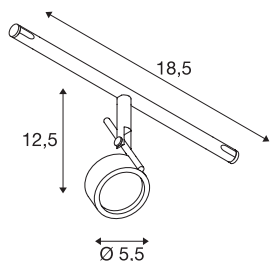

SALUNA

cable luminaire for TENSEO low-voltage cable system, QR-C51, white

The turnable and tiltable SALUNA spot is made from steel and is for the low-voltage cable system. Thanks to the incorporated G5.3 socket, the spot is suitable for either halogen or LED lamps. The maximum compatible cable gap is 15.5 cm.

TECHNICAL DATA

Item no.	139131
Socket	GX5.3
Lamp	QR-C51
Number of sockets	1
Lamps included	No
Number of different light outlets	1
Tilt range	90 °
Horizontal rotation range	350 °
Rotating or tilting	rotary Bar and tiltable
IP Code	IP 20
Assembly	Surface
Assembly details	Ceiling, Track Ceiling
Primary nominal voltage	12V ~50Hz
Safety class	III
Wattage	35 W
Color	white
Light outlet	direct
Width	18.5 cm
Height	12.5 cm
Diameter	5.5 cm
Net weight	0.212 kg
Gross weight	0.302 kg