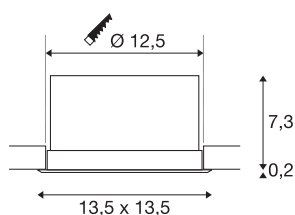

## VERLUX

recessed fitting, LED, 3000K, matt white, L/B/T  
13.5/13.5/7.5 cm, 20W

The light, square recessed VERLUX fitting with a round cut-out is available in various wattages and sizes. The square recessed ceiling light is made of aluminium and comes in a white colour. The rigid Premium LED insert produces homogeneous base lighting thanks to its wide beam angle of 80°. The luminaire comes with a dimmable constant current driver and is ready for connection to the 230 V mains supply.

## TECHNICAL DATA

Item no.	112692
Number of different light outlets	1
IP Code	IP 20
Impact resistance class	IK 02
Impact resistance	0.2 Joule
Assembly	Recessed
Assembly details	Ceiling
Dimmable	Yes
Dimming technology	trailing edge
Primary nominal voltage	220-240V ~50/60Hz
Secondary power / voltage	500 mA
Safety class	II
Wattage	22 W
Rated standby power	0.5 W
Stroboscopic effect (SVM)	0.06
Lumen	1800 lm
Colour temperature	3000 Kelvin
Beam angle	80 °
Color	white
CRI	80
LXXBXX data	L70B50
Service life	35000 h

## Light Source

916379	
--------	---

<b>Light distribution</b>	rotational symmetric
<b>Light outlet</b>	direct
<b>Length</b>	13.5 cm
<b>Width</b>	13.5 cm
<b>Depth</b>	7.5 cm
<b>Net weight</b>	0.353 kg
<b>Gross weight</b>	0.491 kg
<b>Shape of cut-out</b>	round
<b>Installation depth</b>	7.5 cm
<b>Installation diameter</b>	12.5 cm
<b>BIG WHITE Page</b>	393