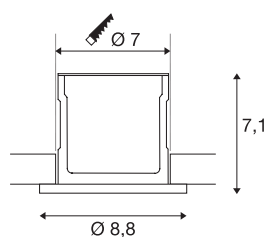

KAMUELA

fire protection recessed ceiling light, LED, 4000K, black, 38°, dimmable, IP65

The KAMUELA ECO LED recessed fitting is equipped with an integrated premium LED. The recessed light is made of aluminium and plastic and is fitted with a cold-white LED. The fire-resistant recessed fitting series is fire-resistant for at least 90 minutes. An appropriate dimmable constant current driver is integrated for operating the recessed fitting, and is therefore suitable for direct connection to 230 Volts. This luminaire contains built-in LED lamps and is available with different housing colours.

TECHNICAL DATA

Item no.	1001017
IP Code	IP 65
Impact resistance class	IK 02
Impact resistance	0.2 Joule
Assembly	Recessed
Assembly details	Ceiling
Dimmable	Yes
Dimming technology	Leading edge, trailing edge
Primary nominal voltage	220-240V ~50Hz
Safety class	II
Wattage	6 W
Minimum ambient temperature	-20 °C
Maximum ambient temperature	40 °C
Level of inrush current	1.2 A
Duration of inrush current	70 µs
Stroboscopic effect (SVM)	0
Lumen	530 lm
Colour temperature	4000 Kelvin
Beam angle	38 °
Color	black
CRI	84
LXXBXX data	L70B50

Light Source

916373	
--------	---

Service life	25000 h
Height	7.1 cm
Diameter	8.8 cm
Net weight	0.258 kg
Gross weight	0.305 kg
Shape of cut-out	round
Installation depth	7.1 cm
Installation diameter	7 cm
BIG WHITE Page	710