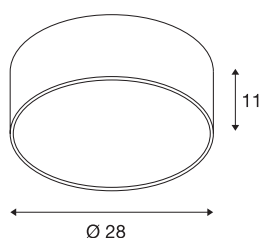

MEDO 30

ceiling light, LED, 3000K, silver-grey, 1-10V

The high-quality MEDO CL impresses with its clear design and the elegant synergy of the aluminium and glass materials that have been used. Thanks to having an integrated premium LED, it generates a bright and homogeneous light. The ceiling light can be converted into a pendant using a suspension kit, and is therefore also ideal for rooms with high ceilings. The built-in LED driver makes direct connection to a 120V to 240V mains supply possible.

TECHNICAL DATA

Item no.	1000857
IP Code	IP 20
Assembly	Surface
Assembly details	Ceiling, Ceiling with Acc.
Dimmable	Yes
Dimming technology	1-10V
Primary nominal voltage	220-240V ~50/60Hz
Secondary power / voltage	350 mA
Safety class	I
Wattage	15 W
Minimum ambient temperature	-20 °C
Maximum ambient temperature	40 °C
Level of inrush current	1.84 A
Duration of inrush current	26.2 µs
Stroboscopic effect (SVM)	0.05
Lumen	1000 lm
Colour temperature	3000 Kelvin
Beam angle	105 °
Color	grey
CRI	80
UGR ≤	25
LXXBXX data	L70B50

Service life	25000 h
Risk Group	1
Height	11 cm
Diameter	28 cm
Net weight	0.831 kg
Gross weight	1.311 kg
BIG WHITE Page	254