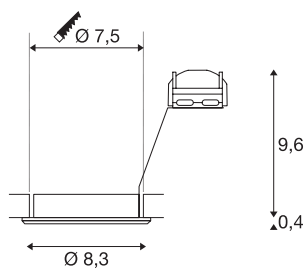

PIKA

recessed ceiling light, QPAR51, swivelling, chrome, max. 50W

The swivelling high-voltage recessed fitting PIKA QPAR51 is available with a white, chrome, brass or silver-grey housing, and allows the desired beam angle to be individually directed. PIKA is a modern spotlight for extraordinary lighting. The electrical connection is made directly to the 230V mains supply.

TECHNICAL DATA

Item no.	1000719
Number of sockets	1
Tilt range	30 °
Rotating or tilting	tiltable
IP Code	IP 20
Assembly	Recessed
Assembly details	Ceiling
Number of through-wires	10
Primary nominal voltage	220-240V ~50/60Hz
Safety class	II
Wattage	50 W
Color	chrome
Light outlet	direct
Height	10 cm
Diameter	8.3 cm
Net weight	0.146 kg
Gross weight	0.18 kg
Shape of cut-out	round
Installation depth	10 cm
Installation diameter	7.5 cm
BIG WHITE Page	395