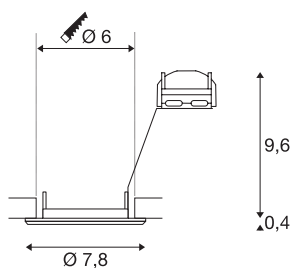

PIKA

recessed ceiling light, QPAR51, rigid, silver-grey, max. 50W

The rigid high-voltage recessed fitting PIKA QPAR51 is available in white, chrome, brass and silver-grey. PIKA is a modern spotlight for extraordinary lighting. The electrical connection is made directly to the 230V mains supply.

TECHNICAL DATA

Item no.	1000717
Number of sockets	1
IP Code	IP 20
Assembly	Recessed
Assembly details	Ceiling
Number of through-wires	10
Primary nominal voltage	220-240V ~50/60Hz
Safety class	II
Wattage	50 W
Color	grey
Light outlet	direct
Height	10 cm
Diameter	7.8 cm
Net weight	0.113 kg
Gross weight	0.147 kg
Shape of cut-out	round
Installation depth	10 cm
Installation diameter	6 cm
BIG WHITE Page	395