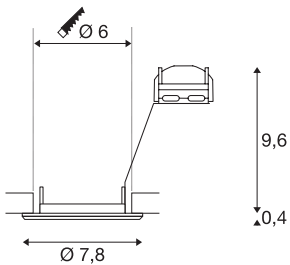

## PIKA

recessed ceiling light, QPAR51, rigid, chrome, max. 50W

The rigid high-voltage recessed fitting PIKA QPAR51 is available in white, chrome, brass and silver-grey. PIKA is a modern spotlight for extraordinary lighting. The electrical connection is made directly to the 230V mains supply.

## TECHNICAL DATA

Item no.	1000715
Number of sockets	1
IP Code	IP 20
Assembly	Recessed
Assembly details	Ceiling
Number of through-wires	10
Primary nominal voltage	220-240V ~50/60Hz
Safety class	II
Wattage	50 W
Color	chrome
Light outlet	direct
Height	10 cm
Diameter	7.8 cm
Net weight	0.113 kg
Gross weight	0.149 kg
Shape of cut-out	round
Installation depth	10 cm
Installation diameter	6 cm
BIG WHITE Page	395