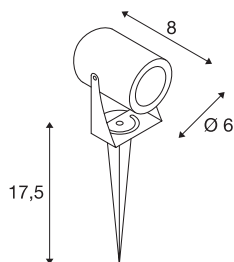

LED SPIKE

LED outdoor ground spike luminaire, anthracite, IP55, 3000K, 40°

The LED SPIKE ground spike luminaire is available in several colour variants and comes equipped with a powerful, warm-white 6 Watt LED. The luminaire is made of aluminium and is connected using the supply cable incl. plug directly to the 230V mains supply. Thanks to its IP55 protection class, the luminaire is suitable for outdoor use.

TECHNICAL DATA

Item no.	1002201
IP Code	IP 55
Impact resistance class	IK 06
Impact resistance	1 Joule
Assembly	Mobile
Primary nominal voltage	100-240V ~50/60Hz
Secondary power / voltage	240 mA
Safety class	I
Wattage	6 W
Minimum ambient temperature	-20 °C
Maximum ambient temperature	45 °C
Level of inrush current	1.12 A
Stroboscopic effect (SVM)	1.66
Lumen	400 lm
Colour temperature	3000 Kelvin
Beam angle	40 °
Color	anthracite
CRI	80
LXXBXX data	L70B50
Service life	30000 h
Length	8 cm
Height	10 cm

Light Source

916630	
--------	---

Diameter	6 cm
Length of earth spike	17.2 cm
Net weight	0.545 kg
Gross weight	0.61 kg
BIG WHITE Page	601