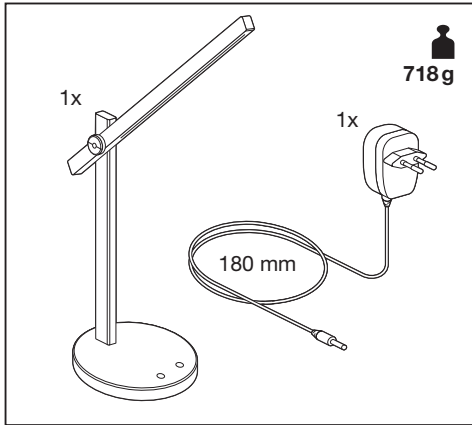

PANAN™ ALU CCT

MOBILE TABLE LUMINAIRE

	EAN	W	lm	K	⊖ (°C)	V _{DC}	mA	Hz	PF
PANAN™ Alu CCT BK	4058075321281	7	310	3000/4300/6500	-20 to +40	220 - 240 Vac	70	50/60	≥0.5

	EAN	This product contains a light source of energy efficiency class	Contained Light Source
PANAN™ Alu CCT BK	4058075321281	A	