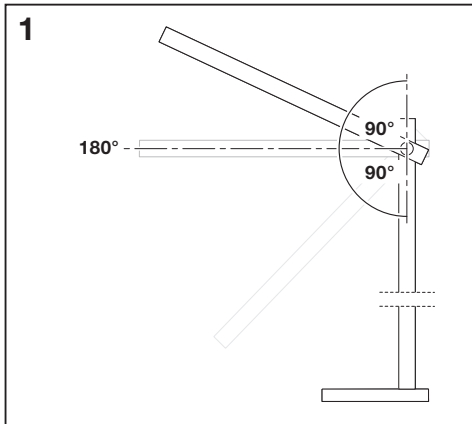

PANAN™ ALU CCT

MOBILE TABLE LUMINAIRE

	EAN	W	lm	K	⊖ (°C)	V _{DC}	mA	Hz	PF
PANAN™ Alu CCT BK	4058075321281	7	310	3000/4300/6500	-20 to +40	220 - 240 Vac	70	50/60	≥0.5

	EAN	This product contains a light source of energy efficiency class	Contained Light Source
PANAN™ Alu CCT BK	4058075321281	A	