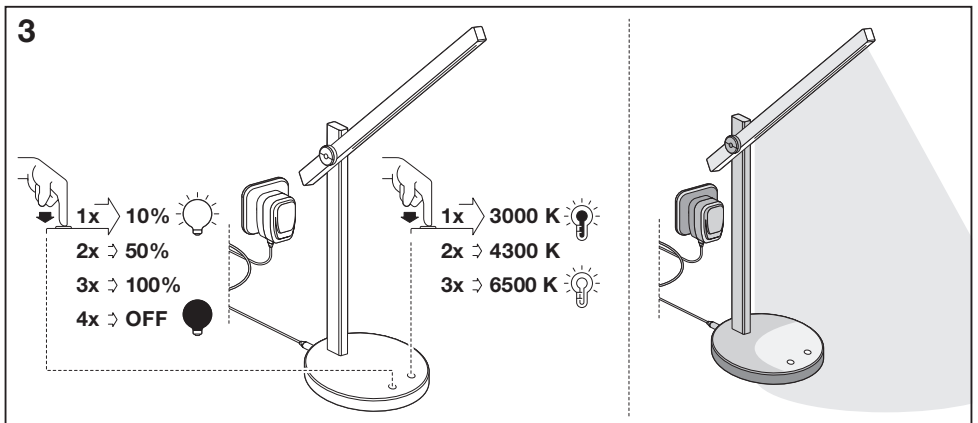

PANAN™ ALU CCT

MOBILE TABLE LUMINAIRE

	EAN	W	lm	K	⊖ (°C)	V _{DC}	mA	Hz	PF
PANAN™ Alu CCT BK	4058075321281	7	310	3000/4300/6500	-20 to +40	220 - 240 Vac	70	50/60	≥0.5

	EAN	This product contains a light source of energy efficiency class	Contained Light Source
PANAN™ Alu CCT BK	4058075321281	A	