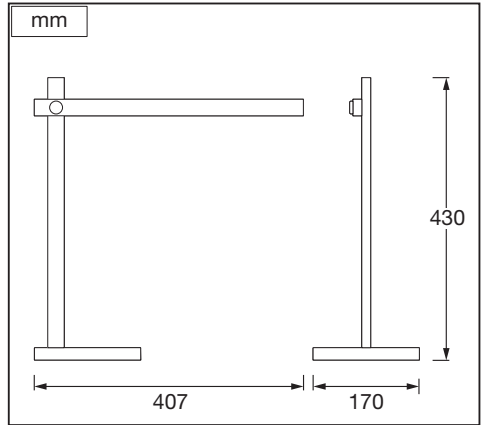

PANAN™ ALU CCT

MOBILE TABLE LUMINAIRE

	EAN	W	lm	K	⊖ (°C)	V _{DC}	mA	Hz	PF
PANAN™ Alu CCT BK	4058075321281	7	310	3000/4300/6500	-20 to +40	220 - 240 Vac	70	50/60	≥0.5

	EAN	This product contains a light source of energy efficiency class	Contained Light Source
PANAN™ Alu CCT BK	4058075321281	A	