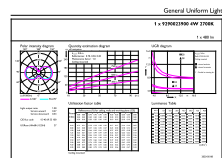

CorePro LEDcapsule MV

Approval and application

Energy Efficiency Class	E
Suitable For Accent Lighting	No
Energy Consumption kWh/1000 h	4 kWh
EPREL Registration Number	374869

Product data

Full product code	871869976673300
Order product name	CorePro LEDcapsuleMV 4-40W G9 827 D

EAN/UPC - Product	8718699766733
Order code	929002390002
Numerator - Quantity Per Pack	1
Numerator - Packs per outer box	12
Material Nr. (12NC)	929002390002
Net Weight (Piece)	0.012 kg

Dimensional drawing

Product	D	C
CorePro LEDcapsuleMV 4-40W G9 827 D	18 mm	59 mm

Photometric data