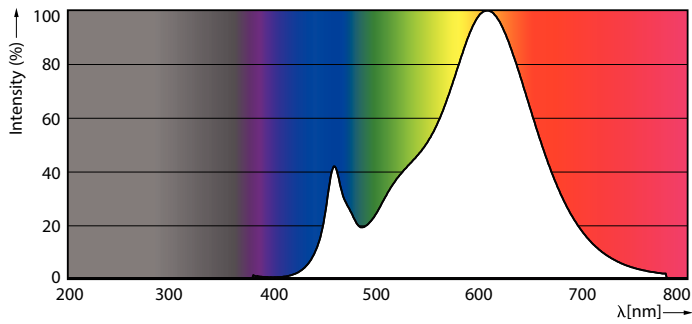

CorePro LEDcapsule MV

Approval and application

Energy Efficiency Class	E
Suitable For Accent Lighting	No
Energy Consumption kWh/1000 h	4 kWh
EPREL Registration Number	374869

Product data

Full product code	871869976673300
Order product name	CorePro LEDcapsuleMV 4-40W G9 827 D

EAN/UPC - Product	8718699766733
Order code	929002390002
Numerator - Quantity Per Pack	1
Numerator - Packs per outer box	12
Material Nr. (12NC)	929002390002
Net Weight (Piece)	0.012 kg

Dimensional drawing

Product	D	C
CorePro LEDcapsuleMV 4-40W G9 827 D	18 mm	59 mm

Photometric data

LEDcapsule MV 4W G9 827

LEDcapsule MV 4W G9 827