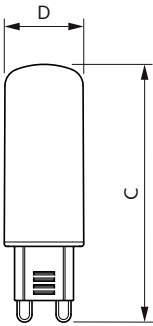

EAN/UPC - Product	8718699766733
Order code	929002390002
Numerator - Quantity Per Pack	1
Numerator - Packs per outer box	12
Material Nr. (12NC)	929002390002
Net Weight (Piece)	0.012 kg

Dimensional drawing