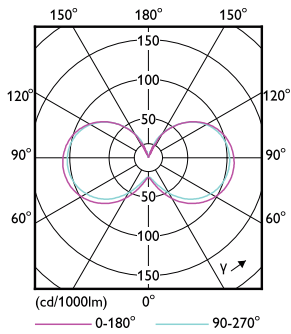

CorePro LEDcapsuleMV 4-40W G9 827 D

Product	D	C
CorePro LEDcapsuleMV 4-40W G9 827 D	18 mm	59 mm

Photometric data

LEDcapsule MV 4W G9 827

LEDcapsule MV 4W G9 827

CorePro LEDcapsule MV

Photometric data

LEDcapsule MV 2,6W G9

Lifetime

Life Expectancy Diagram

Lumen Maintenance Diagram