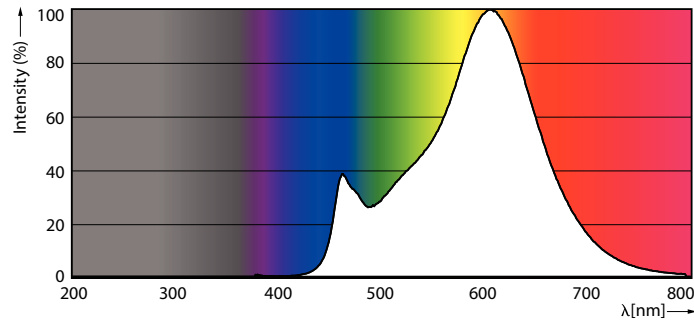

Photometric data

LEDbulb 13W A67 E27 827 CL