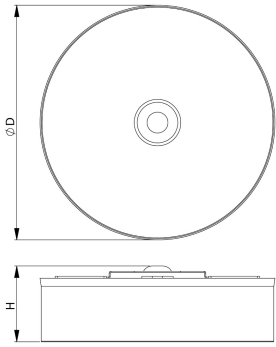

Light distribution curve (.jpg)

Note:

*: M-maintained (with an option of connecting as non-maintained), NM- non-maintained, system power and output indicates data in emergency mode, tolerance range for optical and electrical data: $\pm 10\%$, values apply to an ambient temperature of 25°C

Date of issue: 2023-02-21 ■ NORTHCLIFFE LIGHTING, UAB ■ Raudondvario pl. 101, LT-47184 Kaunas, Lithuania ■ info@northcliffe.org ■ www.northcliffe.org