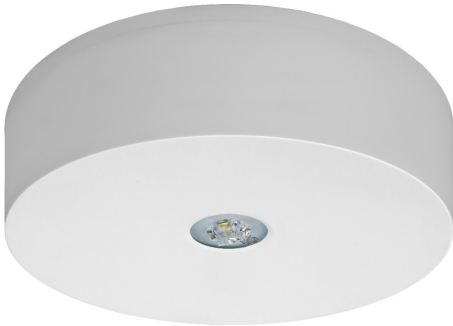

ARA S 3HLED C380 LER IP65 • 1019446

Product:	Ara S 3HLED C380 LER IP65
Order code:	1019446
Family:	Ara S LED
Product group:	Emergency lighting

GENERAL DATA

Description:	Surface mounted LED emergency escape luminaire Light distribution type: direct Optical system: lenses Housing: polycarbonate Colour: white Battery charging time: 24 hours Battery: NiCd, deep discharge protection
Installation:	On the ceiling or suspended (suspension bracket, wire to be ordered on request). Push-in terminal, 3x2x2.5mm2
Environment	Indoor
Application	escape route lighting

ELECTRICAL DATA

Mains voltage:	220-240V, 50-60Hz	System power*, W:	1
Power factor:	>0,60	Control gear:	ECG on/off
Illumination mode:	NM	Emergency operating time, h:	3
Connection:	Push-in terminal, 3x2x2.5mm2		

LIGHTING DATA

Light source and cap, W:	LED	Light source included:	yes
Luminaire output*, lm(ta+25°C):	180	CRI (Ra):	80+
CCT, K:	6500	SDCM:	5
Light Distribution:	Narrow-wide beam (C0-C180 plane ≤ 30°, C90-C270 plane 76°...125°)	Distribution Type:	Direct
Beam angle, °:	22x162	LED lifetime, h:	50000/L80B50