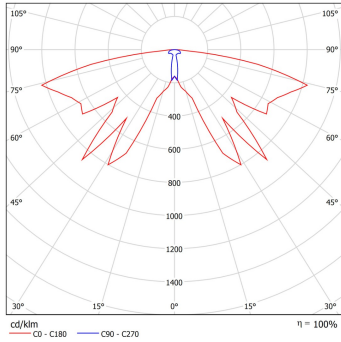

LIGHTING DATA

Light source and cap, W:	LED	Light source included:	yes
Luminaire output*, lm(ta+25°C):	180	CRI (Ra):	80+
CCT, K:	6500	SDCM:	5
Light Distribution:	Narrow-wide beam (C0-C180 plane ≤ 30°, C90-C270 plane 76°...125°)	Distribution Type:	Direct
Beam angle, °:	22x162	LED lifetime, h:	50000/L80B50

Technical drawing (.jpg)

Light distribution curve (.jpg)

Note:

*: M-maintained (with an option of connecting as non-maintained), NM- non-maintained, system power and output indicates data in emergency mode, tolerance range for optical and electrical data: $\pm 10\%$, values apply to an ambient temperature of 25°C