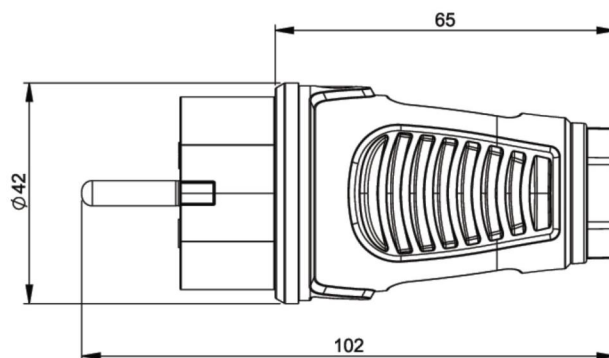

PCE data sheet

article#	0511-bs
article description	Taurus2 rubber plug nat IP54 (blue/black)
description long	Safety plug series Taurus2 - rubber color (housing/ring): blue/black material (housing/contact carrier): TPE/PA6 earthing system: Austrian/German 16A / 250V AC / 3p (2P+E), protection rating: IP54
GTIN (EAN)	9003399471926
country of origin	AT
customs number	85366990
net weight	0.068 kg
packaging quantity	30
minimum order quantity	500

ETIM 8.0	EC000242
Model	Protective contact (SCHUKO)
Material	Rubber
Material quality	Thermoplastic
For heavy conditions (in accordance with VDE)	True
Degree of protection (IP)	IP54
Angle of plug	Straight
Connection system	Screwed terminal
Colour	Blue
Number of poles	3
Nominal voltage	250 V
Nominal current	16 A

K (cable Ø)	6-13 mm
wire flexible	0,75-2,5 mm ²
contact screws	80 Ncm
strain relief	110 Ncm
dismantling length	30 mm
stripping length	7 mm

<https://www.pcelectric.at/shop/en/?func=detail&artnr=0511-bs>