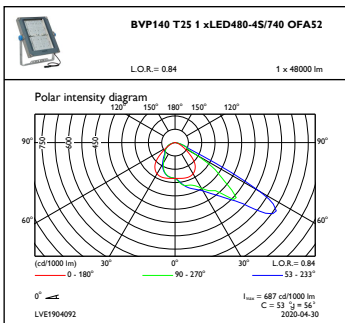

## Photometrische Daten

OFPC1\_BVP140T251xLED480-4S740OFA52

OFCS1\_BVP140T251xLED480-4S740OFA52

OFPC1\_BVP140T251xLED480-4S740OFA52

OFCS1\_BVP140T251xLED480-4S740OFA52