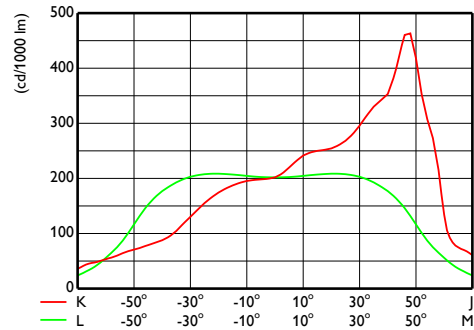

## Photometrische Daten

OFPC1\_BVP140T251xLED480-4S740OFA52

OFCS1\_BVP140T251xLED480-4S740OFA52

OFPC1\_BVP140T251xLED480-4S740OFA52

OFCS1\_BVP140T251xLED480-4S740OFA52

## CoreLine tempo X-Large