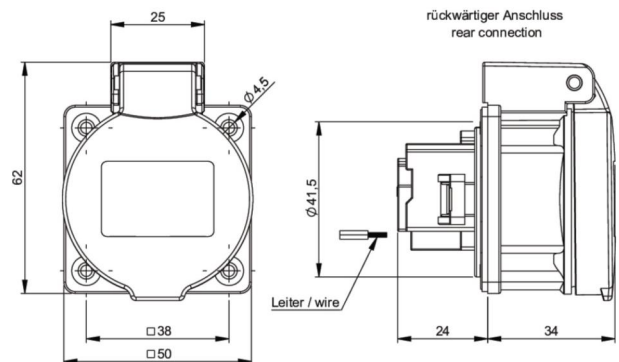

PCE data sheet

article#	1313-0bc
article description	Safety socket swiss standard T13 10A IP55 (blue)
description long	safety socket IP55 swiss version T13 10A with shutter housing material: PA6, color: black (hinged lid: blue), flange 50x50mm nickel-plated screw contacts, rear connection IP rating: IP55
GTIN (EAN)	9003399531774
country of origin	CN
customs number	85366990
net weight	0.058 kg
packaging quantity	100
minimum order quantity	100

ETIM 8.0	EC001325
Model	Other
Material	Plastic
Flange size	50x50 mm
With hinged lid	True
Degree of protection (IP)	IP55
Angle of plug	Straight
Connection system	Screwed terminal
Colour	Black
Number of poles	3
Nominal current	10 A
Nominal voltage	250 V

wire flexible	0,75-2,5 mm ²
wire solid	1-2,5 mm ²
contact screws	50 Ncm
stripping length	9-11 mm

<https://www.pcelectric.at/shop/en/?func=detail&artnr=1313-0bc>

www.manufacturer-safety.info