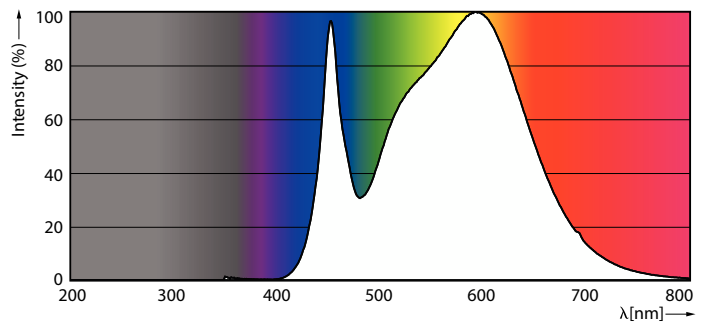

LEDTForce 36W ED90 E40 840