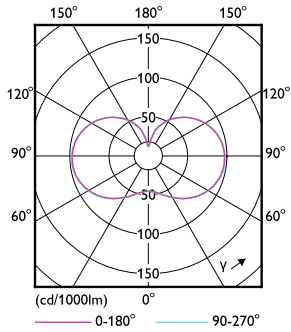

Trueforce CorePro LED HPL

Photometric data

LEDTForce 36W ED90 E27