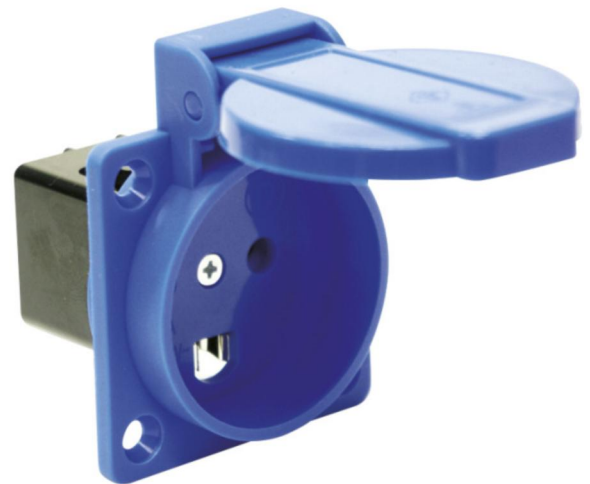

PCE data sheet

article#	1030-0b
article description	safety socket dan.version
description long	Schuko Dose dänisch blau 16A IP54
GTIN (EAN)	9003399197413
country of origin	CN
customs number	85366990
net weight	0.044 kg
packaging quantity	100
minimum order quantity	100

ETIM 8.0	EC001325
Model	Other
Material	Plastic
Material quality	Thermoplastic
Flange size	50x50 mm
With hinged lid	True
For heavy conditions according to VDE	True
Degree of protection (IP)	IP54
Angle of plug	Straight
Connection system	Screwed terminal
Colour	Blue
Number of poles	3
Nominal current	16 A

wire flexible	1-1,5 mm²
wire solid	1-2,5 mm²
contact screws	80 Ncm
stripping length	10 mm

<https://www.pcelectric.at/shop/en/?func=detail&artnr=1030-0b>

www.manufacturer-safety.info