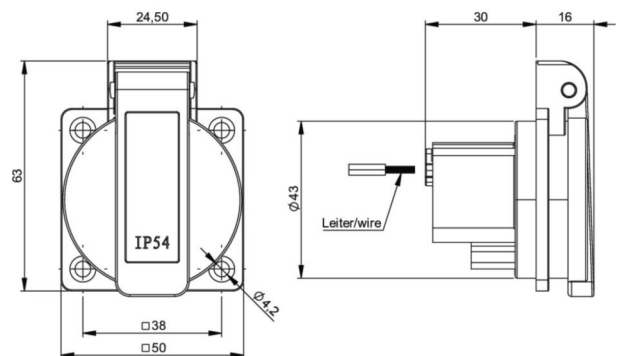

PCE data sheet

article#	1030-0b
article description	safety socket dan.version
description long	Schuko Dose dänisch blau 16A IP54
GTIN (EAN)	9003399197413
country of origin	CN
customs number	85366990
net weight	0.044 kg
packaging quantity	100
minimum order quantity	100

ETIM 8.0	EC001325
Model	Other
Material	Plastic
Material quality	Thermoplastic
Flange size	50x50 mm
With hinged lid	True
For heavy conditions according to VDE	True
Degree of protection (IP)	IP54
Angle of plug	Straight
Connection system	Screwed terminal
Colour	Blue
Number of poles	3
Nominal current	16 A

wire flexible	1-1,5 mm ²
wire solid	1-2,5 mm ²
contact screws	80 Ncm
stripping length	10 mm

<https://www.pcelectric.at/shop/en/?func=detail&artnr=1030-0b>

www.manufacturer-safety.info