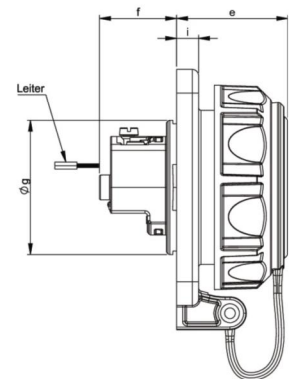

PCE data sheet

article#	20351-8uc
article description	Flanged socket w. cover band 75x75 IP68
description long	Schutzkontakt-Anbausteckdose 75x75 nat Shutter Deckelband IP66/68 (bronzegrün)
GTIN (EAN)	9003399277221
country of origin	AT
customs number	85366990
net weight	0.103 kg
packaging quantity	10
minimum order quantity	10

ETIM 8.0	EC001325
Model	Protective contact (SCHUKO)
Material	Plastic
Material quality	Thermoplastic
Flange size	75x75 mm
With hinged lid	True
For heavy conditions (in accordance with VDE)	True
Degree of protection (IP)	IP68
Angle of plug	Straight
Connection system	Screwed terminal
Colour	Green
Number of poles	3
Nominal current	16 A
Nominal voltage	250 V

wire flexible	1-2x2,5 mm ²
wire solid	1-2x2,5 mm ²
contact screws	80 Ncm
stripping length	7 mm

<https://www.pcelectric.at/shop/en/?func=detail&artnr=20351-8uc>

www.manufacturer-safety.info