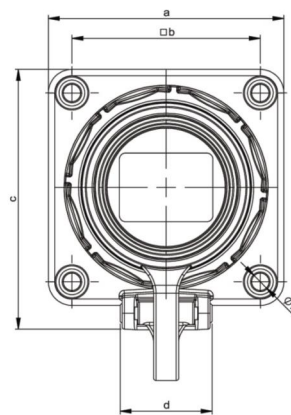

PCE data sheet

article#	20351-8uc
article description	Flanged socket w. cover band 75x75 IP68
description long	Schutzkontakt-Anbausteckdose 75x75 nat Shutter Deckelband IP66/68 (bronzegrün)
GTIN (EAN)	9003399277221
country of origin	AT
customs number	85366990
net weight	0.103 kg
packaging quantity	10
minimum order quantity	10

ETIM 8.0	EC001325
Model	Protective contact (SCHUKO)
Material	Plastic
Material quality	Thermoplastic
Flange size	75x75 mm
With hinged lid	True
For heavy conditions (in accordance with VDE)	True
Degree of protection (IP)	IP68
Angle of plug	Straight
Connection system	Screwed terminal
Colour	Green
Number of poles	3
Nominal current	16 A
Nominal voltage	250 V

wire flexible	1-2x2,5 mm ²
wire solid	1-2x2,5 mm ²
contact screws	80 Ncm
stripping length	7 mm

<https://www.pcelectric.at/shop/en/?func=detail&artnr=20351-8uc>

www.manufacturer-safety.info