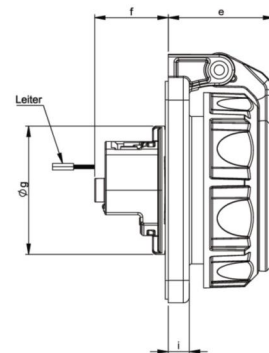

## PCE data sheet

article#	<b>20352-8b</b>
article description	<b>Flanged socket w. hinged lid 75x75 IP68</b>
description long	Schutzkontakt-Anbausteckdose 75x75 nat Klappdeckel IP66/68 (blau)
GTIN (EAN)	9003399023996
country of origin	AT
customs number	85366990
net weight	0.105 kg
packaging quantity	10
minimum order quantity	10

ETIM 8.0	EC001325
Model	Protective contact (SCHUKO)
Material	Plastic
Material quality	Thermoplastic
Flange size	75x75 mm
With hinged lid	True
For heavy conditions (in accordance with VDE)	True
Degree of protection (IP)	IP68
Angle of plug	Straight
Connection system	Screwed terminal
Colour	Blue
Number of poles	3
Nominal current	16 A
Nominal voltage	250 V

wire flexible	1-2x2,5 mm <sup>2</sup>
wire solid	1-2x2,5 mm <sup>2</sup>
contact screws	80 Ncm
stripping length	7 mm

<https://www.pcelectric.at/shop/en/?func=detail&artnr=20352-8b>

[www.manufacturer-safety.info](http://www.manufacturer-safety.info)