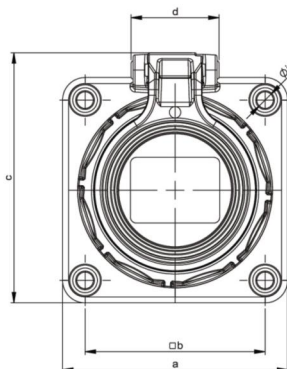

## PCE data sheet

article#	<b>20352-8b</b>
article description	<b>Flanged socket w. hinged lid 75x75 IP68</b>
description long	Schutzkontakt-Anbausteckdose 75x75 nat Klappdeckel IP66/68 (blau)
GTIN (EAN)	9003399023996
country of origin	AT
customs number	85366990
net weight	0.105 kg
packaging quantity	10
minimum order quantity	10

ETIM 8.0	EC001325
Model	Protective contact (SCHUKO)
Material	Plastic
Material quality	Thermoplastic
Flange size	75x75 mm
With hinged lid	True
For heavy conditions (in accordance with VDE)	True
Degree of protection (IP)	IP68
Angle of plug	Straight
Connection system	Screwed terminal
Colour	Blue
Number of poles	3
Nominal current	16 A
Nominal voltage	250 V

wire flexible	1-2x2,5 mm <sup>2</sup>
wire solid	1-2x2,5 mm <sup>2</sup>
contact screws	80 Ncm
stripping length	7 mm

<https://www.pcelectric.at/shop/en/?func=detail&artnr=20352-8b>

[www.manufacturer-safety.info](http://www.manufacturer-safety.info)