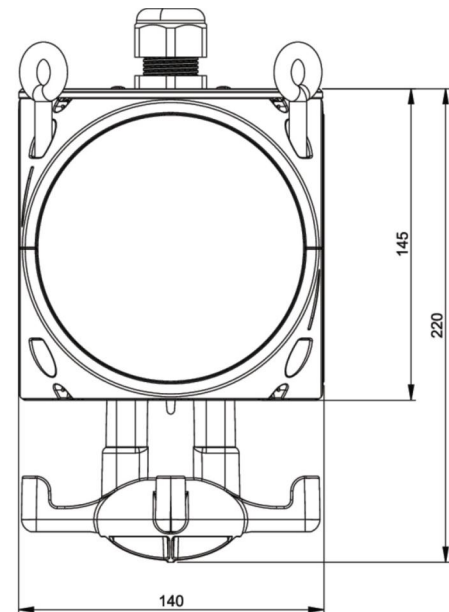

## PCE data sheet

article#	<b>9033004</b>
article description	<b>Distribution box hanging plastic PEGASUS HV 2x16/5 2xSSD M25oM20o 4Ri R IP44</b>
description long	Thermoplastic insulated distribution box PEGASUS with suspension hook IP44 140x140x240 OTE red 4x ring bolt on top M8x40 galvanized 1xM25 cable gland on top (cable diameter 5-14mm PG11/13) black 1xM20 cable gland on top (cable diameter 10-14mm PG16) black 2xCEE-sockets 16A 5p 400V without protection 2xSK-sockets 16A 250V IP44 without protection 2xCEE 16/5 on vario-connector 5p 10qmm wired 2xSSD on vario-connector 3p 10qmm wired
GTIN (EAN)	9003399695988
country of origin	AT
customs number	85366990
net weight	1.500 kg
packaging quantity	1
minimum order quantity	1

ETIM 8.0	EC000379
CEE socket outlet 16 A	2x16A5p400V
Number of socket outlets with protective contact (type F)	5
Protection	None
Earth leakage switch	None
Material housing	Plastic
Power supply/connection possibility	1 cable (branch line)
Handling	Hangable
Degree of protection (IP)	IP44
Colour	Red
Height	240 mm
Width	140 mm
Depth	140 mm