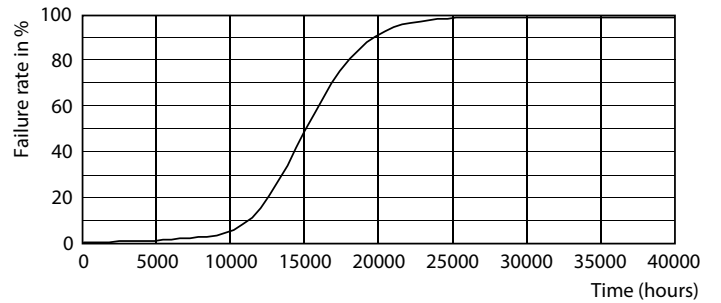

Product data

General information		Operating and electrical	
Cap-Base	E14 [E14]	Input Frequency	50 to 60 Hz
EU RoHS compliant	Yes	Power (Nom)	6.5 W
Nominal Lifetime (Nom)	15000 h	Lamp Current (Nom)	50 mA
Switching Cycle	20000X	Wattage Equivalent	60 W
Flux measurement reference	Sphere	Starting Time (Nom)	0.5 s
		Warm Up Time to 60% Light (Nom)	0.5 s
		Power Factor (Nom)	0.55
		Voltage (Nom)	220-240 V
Light technical		Temperature	
Color Code	827 [CCT of 2700K]	T-Case Maximum (Nom)	55 °C
Luminous Flux (Nom)	806 lm		
Color Designation	Warm White (WW)	Controls and dimming	
Correlated Color Temperature (Nom)	2700 K	Dimmable	No
Luminous Efficacy (rated) (Nom)	124.00 lm/W		
Color Consistency	<6	Mechanical and housing	
Color Rendering Index (Nom)	80	Bulb Finish	Frosted
LLMF At End Of Nominal Lifetime (Nom)	70 %		

Photometric data

LEDbulb 6,5-60W E14 P45

Lifetime

LEDbulb 6,5-60W E14 B35

LEDbulb 6,5-60W E14 B35