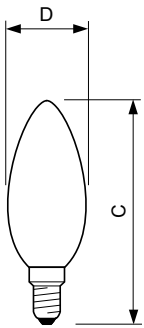

Product data

General information		Operating and electrical	
Cap-Base	E14 [E14]	Input Frequency	50 to 60 Hz
EU RoHS compliant	Yes	Power (Nom)	6.5 W
Nominal Lifetime (Nom)	15000 h	Lamp Current (Nom)	50 mA
Switching Cycle	20000X	Wattage Equivalent	60 W
Flux measurement reference	Sphere	Starting Time (Nom)	0.5 s
		Warm Up Time to 60% Light (Nom)	0.5 s
		Power Factor (Nom)	0.55
		Voltage (Nom)	220-240 V
Light technical		Temperature	
Color Code	827 [CCT of 2700K]	T-Case Maximum (Nom)	55 °C
Luminous Flux (Nom)	806 lm		
Color Designation	Warm White (WW)	Controls and dimming	
Correlated Color Temperature (Nom)	2700 K	Dimmable	No
Luminous Efficacy (rated) (Nom)	124.00 lm/W		
Color Consistency	<6	Mechanical and housing	
Color Rendering Index (Nom)	80	Bulb Finish	Frosted
LLMF At End Of Nominal Lifetime (Nom)	70 %		

CorePro GLASS LED candles and lusters

Bulb Shape	B35 [B 35mm]
------------	---------------

Approval and application

Energy Efficiency Class	E
Energy Consumption kWh/1000 h	7 kWh
EPREL Registration Number	387443

Product data

Full product code	871951434750200
Order product name	CorePro LEDCandleND6.5-60W B35 E14827FRG

EAN/UPC - Product	8719514347502
Order code	929002028292
Numerator - Quantity Per Pack	1
Numerator - Packs per outer box	10
Material Nr. (12NC)	929002028292
Copy Net Weight (Piece)	0.012 kg

Dimensional drawing

CorePro LEDCandleND6.5-60W B35 E14827FRG

Product	D	C
CorePro LEDCandleND6.5-60W B35 E14827FRG	35 mm	97 mm

Photometric data

LEDcandle E14 B35 827 FR

LEDbulb 6,5-60W E14 B35

CorePro GLASS LED candles and lusters