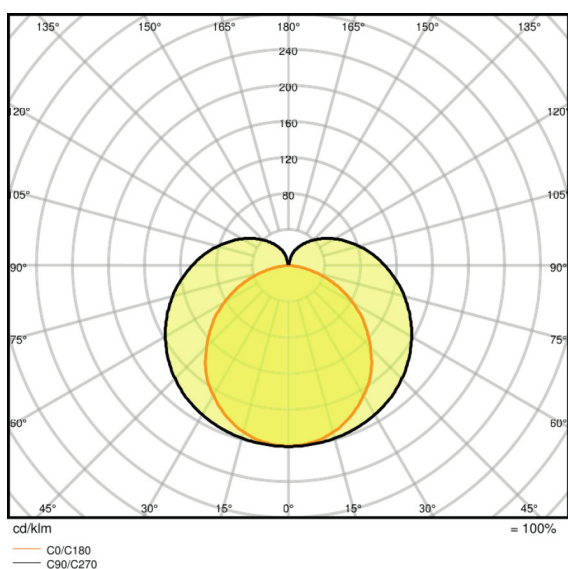

Ball shot safe	No

Certificates & standards

Protection class IK (shock resistance)	IK03
Glow Wire Test according to IEC 60695-2-12	850 °C
Photobiological safety group EN62778	RG0
Protection class	II
Type of protection	IP20
Standards	CE/CB/TÜV SÜD/EAC/RoHS

Light Distribution

LDC typ polar

EQUIPMENT / ACCESSORIES

- Equipped with power plug, cable connector and line adapter for connecting further luminaires
- Mounting material for wall and ceiling installations included

LOGISTICAL DATA

Product code	Packaging unit (Pieces/Unit)	Dimensions (length x width x height)	Gross weight	Volume
4058075106253	Folding carton box 1	44 mm x 34 mm x 1086 mm	386.00 g	1.62 dm³