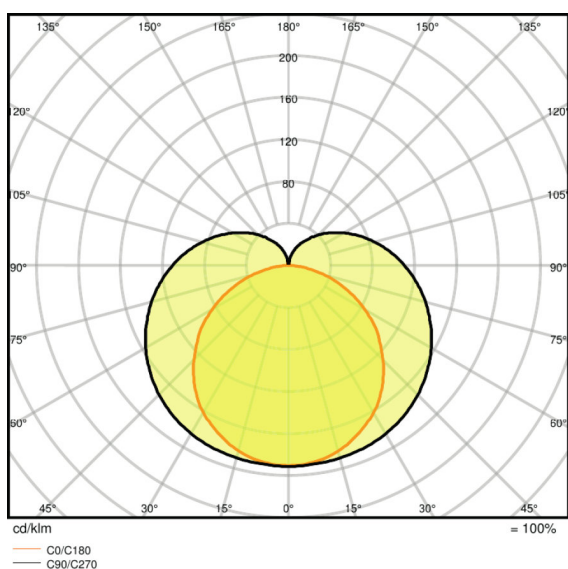

Ball shot safe	No

Certificates & standards

Protection class IK (shock resistance)	IK03
Glow Wire Test according to IEC 60695-2-12	850 °C
Photobiological safety group EN62778	RG0
Protection class	II
Type of protection	IP20
Standards	CE/CB/TÜV SÜD/EAC/RoHS

Light Distribution

LDC typ polar

EQUIPMENT / ACCESSORIES

- Equipped with power plug, cable connector and line adapter for connecting further luminaires
- Mounting material for wall and ceiling installations included

LOGISTICAL DATA

Product code	Packaging unit (Pieces/Unit)	Dimensions (length x width x height)	Gross weight	Volume
4058075106376	Folding carton box 1	1680 mm x 40 mm x 30 mm	741.00 g	2.02 dm³