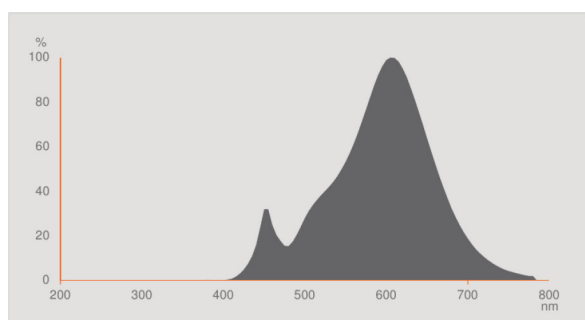

Energy efficiency class	A+
Energy consumption	6 kWh/1000h

Country-specific categorizations

Order reference	LPPAR16D5036 5,

Light Distribution

Spectral power distribution

LOGISTICAL DATA

Product code	Packaging unit (Pieces/Unit)	Dimensions (length x width x height)	Gross weight	Volume
4058075260139	Folding carton box 1	49 mm x 49 mm x 62 mm	44.00 g	0.15 dm³
4058075260146	Shipping carton box 10	255 mm x 107 mm x 72 mm	490.00 g	1.96 dm³

The mentioned product code describes the smallest quantity unit which can be ordered. One shipping unit can contain one or more single products. When placing an order, for the quantity please enter single or multiples of a shipping unit.

REFERENCES / LINKS

For dimming conformity see

- www.ledvance.com/dim

For further products and actual information concerning LED lamps see

- www.ledvance.com/ledlamps