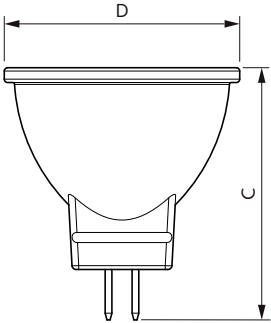

CorePro LEDspot LV

Product data

Full product code	871869965948600
Order product name	CorePro LED spot 2.3-20W 827 MR11 36D
EAN/UPC – product	8718699659486
Order code	65948600
SAP numerator – quantity per pack	1

Numerator – packs per outer box	12
SAP material	929002066402
Net Weight (Piece)	0.018 kg

Dimensional drawing

CorePro LED spot 2.3-20W 827 MR11 36D

Product	D	C
CorePro LED spot 2.3-20W 827 MR11 36D	35.5 mm	39.5 mm