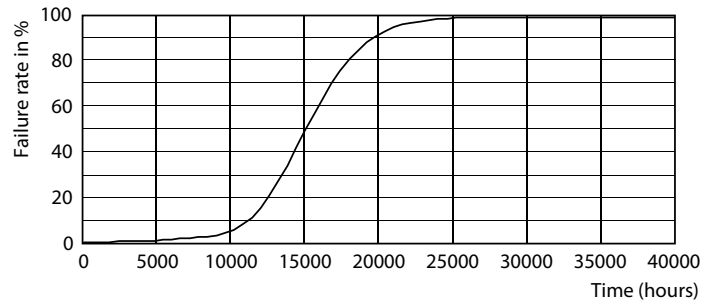

CorePro LEDspot LV

Lifetime

LEDspot Classic MR11 36D 2700K

LEDspot Classic MR11 36D 2700K