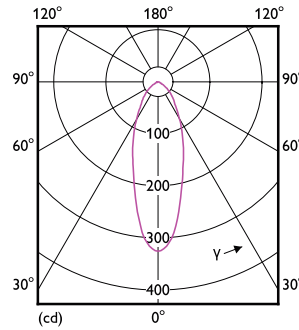

LEDspot Classic MR11 36D 2700K

LEDspot Classic MR11 36D 2700K