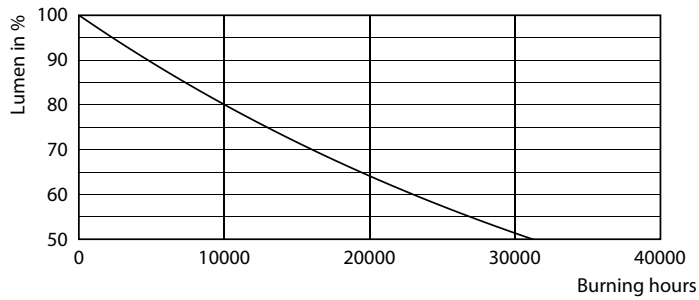

CorePro LEDspot LV

Lifetime

LEDspot Classic MR11 36D 2700K

LEDspot Classic MR11 36D 2700K