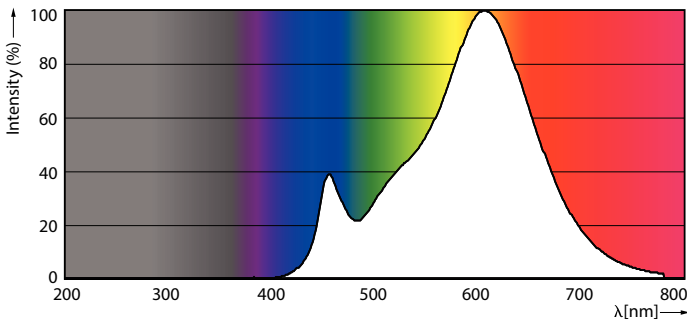

Photometric data

LEDspot Classic MR11 36D 2700K