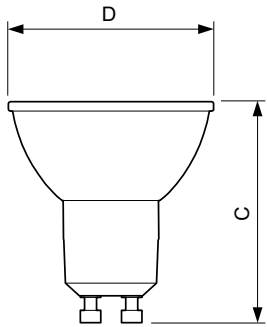

CorePro LEDspot MV

Numerator - Quantity Per Pack	1
Numerator - Packs per outer box	10
Material Nr. (12NC)	929001363902

Net Weight (Piece)	0.038 kg

Dimensional drawing

GU10 230V 4-35W 260lm 36D 3000K GU10 D

Product	D	C
CorePro LEDspot 4-35W GU10 830 36D DIM	50 mm	54 mm