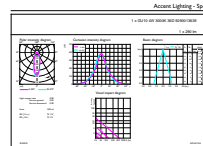

Classic LEDspotMV 35W GU10 830 36D