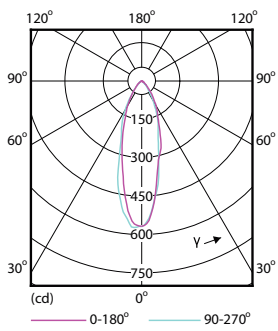

CorePro LEDspotMV 35W GU10 830 36D CLA