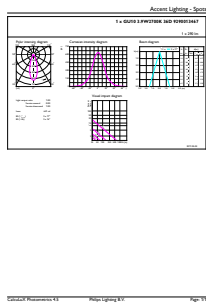

Photometric data

MASTER LEDspot ExpertColor MV 35W GU10 927 36D