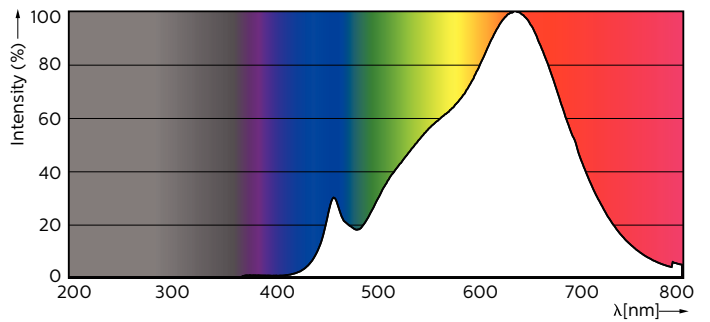

MASTER LEDspot ExpertColor MV 35W GU10 927 36D