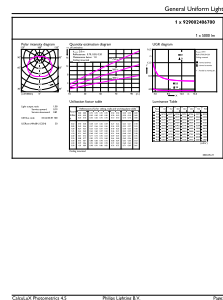

Energy Consumption kWh/1000 h	35 kWh
Product Data	
Full product code	871869978107100
Order product name	TrueForce Core HB MV ND 35W E27 840 G3
EAN/UPC - Product	8718699781071
Order code	929002406702
Numerator - Quantity Per Pack	1
Numerator - Packs per outer box	6
Material Nr. (12NC)	929002406702
Net Weight (Piece)	0.164 kg

Dimensional drawing

Tforce HB CE GIII 5000lm E27 840 15K

Product	D	C
TrueForce Core HB MV ND 35W E27 840 G3	118 mm	193 mm

Photometric data

LEDTForce Core 35W Tshape E27

LEDTForce Core 35W Tshape E27 840

TrueForce Core LED Industrial and Retail (Highbay – HPI/SON/HPL)