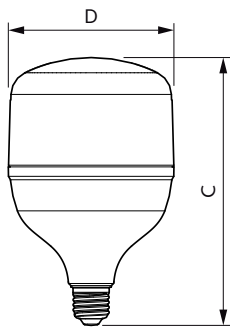

TrueForce Core LED Industrial and Retail (Highbay – HPI/SON/HPL)

Voltage (Nom)	220-240 V
Temperature	
T-Case Maximum (Nom)	80 °C
Controls and Dimming	
Dimmable	No
Mechanical and Housing	
Bulb Finish	Frosted
Approval and Application	
Energy Efficiency Label (EEL)	A++

Energy Consumption kWh/1000 h	35 kWh
Product Data	
Full product code	871869978107100
Order product name	TrueForce Core HB MV ND 35W E27 840 G3
EAN/UPC - Product	8718699781071
Order code	929002406702
Numerator - Quantity Per Pack	1
Numerator - Packs per outer box	6
Material Nr. (12NC)	929002406702
Net Weight (Piece)	0.164 kg

Dimensional drawing

Tforce HB CE GIII 5000lm E27 840 15K

Product	D	C
TrueForce Core HB MV ND 35W E27 840 G3	118 mm	193 mm