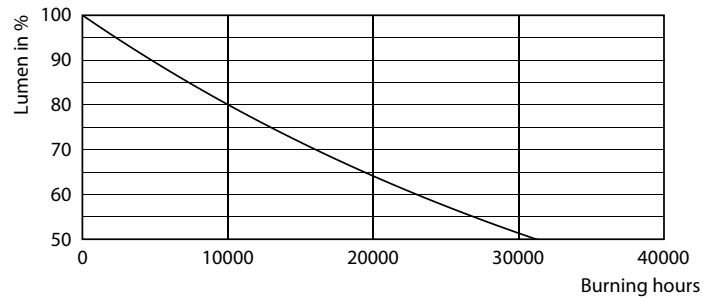

TrueForce Core LED Industrial and Retail (Highbay – HPI/SON/HPL)

Photometric data

Lifetime

15K LMP