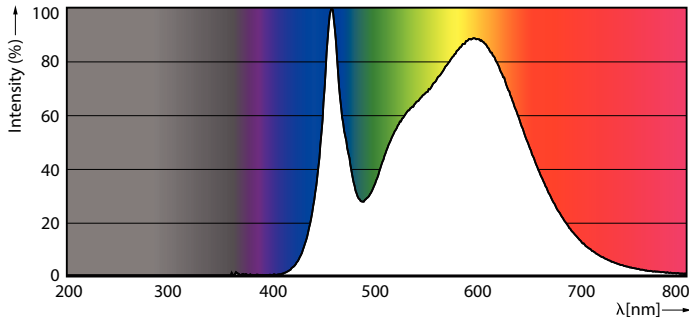

TrueForce Core LED Industrial and Retail (Highbay – HPI/SON/HPL)

Photometric data

LEDTForce Core 35W Tshape E27 840