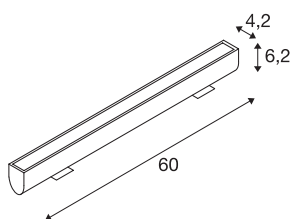

GALEN

outdoor wall light, LED, 3000K, IP55, silver-grey, profile, L/W/H 60/11.3/6.2 cm, 18W

The silver-grey GALEN profile is fitted with powerful, high-voltage LEDs. Thanks to the pre-fitted installation bracket, it can be installed directly on the wall, ceiling and floor. With IP65 protection class, the tiltable aluminium profile is also suitable for outdoor use. The electrical connection of the warm-white profile is done using the built-in connection lead to a 350mA constant current transformer.

TECHNICAL DATA

| | |
|-------------------------|------------------------|
| Item no.: | 231954 |
| Primary nominal voltage | 220-240V ~50/60Hz mA/V |
| Width | 60 cm |
| Height | 6.2 cm |
| Depth | 11.3 cm |
| Net weight | 1.415 kg |
| Gross weight | 1.593 kg |
| IP Code | IP 55 |
| Safety class | I |
| Assembly | Surface |
| Assembly details | Ceiling, Ground, Wall |
| Dimmable | Yes |
| Dimming technology | Leading edge |
| Wattage | 18 W |
| Lumen | 850 lm |
| Colour temperature | 3000 Kelvin |
| Beam angle | 120 ° |
| Color | grey |
| CRI | 90 |
| LXXBXX data | L70B50 |
| Service life | 50000 h |