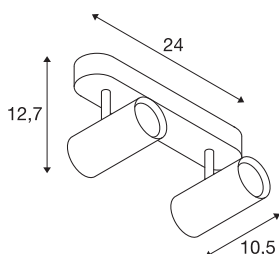

NOBLO II

Indoor LED surface-mounted ceiling light 2700K white

NOBLO rotating and tilting LED spotlight for surface mounting on walls and ceilings. The luminaire impresses with its slim design and is therefore ideal for modern lighting concepts. The luminaire is made from aluminium and equipped with a Premium LED module. The luminaire is available in three housing colours with two or three light outlets.

TECHNICAL DATA

Item no.:	1002974
Number of different light outlets	2
Primary nominal voltage	220-240V ~50/60Hz mA/V
Secondary power / secondary voltage	350mA
Length	24 cm
Width	10.5 cm
Height	12.7 cm
Net weight	0.646 kg
Gross weight	0.885 kg
IP Code	IP 20
Safety class	I
Assembly	Surface
Assembly details	Ceiling, Wall
Dimmable	Yes
Dimming technology	trailing edge
Wattage	16 W
Lumen	1240 lm
Colour temperature	2700 Kelvin
Beam angle	36 °
Color	white
CRI	80
LXXBXX data	L70B50

Light Source

916369		Service life	30000 h
		BIG WHITE Page	300