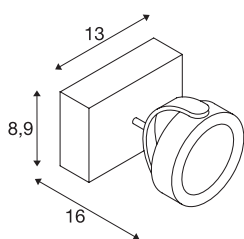

KALU

wall and ceiling light, single-headed, LED, 3000K, black, 60°

As one would expect, the LED extension of the popular KALU series guarantees the utterly free adjustment of lamp heads. Fitted with dimmable, high output LEDs, the KALU series has just become even more efficient and versatile! Available in matt black or black and white, KALU wall and ceiling light is supplied ready for direct connection to 230V mains supply.

TECHNICAL DATA

Item no.:	1000127
Number of different light outlets	1
Primary nominal voltage	220-240V ~50/60Hz mA/V
Secondary power / secondary voltage	350mA
Length	13 cm
Width	8.9 cm
Height	16 cm
Net weight	0.788 kg
Gross weight	0.92 kg
IP Code	IP 20
Safety class	I
Assembly	Surface
Assembly details	Ceiling, Wall
Dimmable	Yes
Dimming technology	trailing edge
Wattage	17 W
Lumen	1000 lm
Colour temperature	3000 Kelvin
Beam angle	60 °
Color	black
CRI	80
LXXBXX data	L70B50

Light Source

916610		Service life	40000 h
		BIG WHITE Page	303