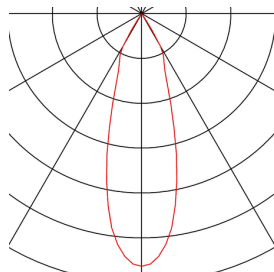

REVILO

wall and ceiling light, LED, 3000K, white, 36°

The REVILO is available in white and black. It has a cylindrical spotlight which can be individually directed via a joint. The swivel and tilting range allows you to optimally light up the room. The integrated premium LEDs provide high energy efficiency. The built-in LED constant current driver allows it to be directly connected to a 230V mains power supply.

TECHNICAL DATA

Item no.:	1000899
Number of different light outlets	1
Primary nominal voltage	100-240V ~50/60Hz mA/V
Secondary power / secondary voltage	500mA
Length	11.5 cm
Height	13 cm
Diameter	5 cm
Net weight	0.392 kg
Gross weight	0.491 kg
IP Code	IP 20
Safety class	I
Assembly	Surface
Assembly details	Ceiling, Wall
Wattage	9.5 W
Lumen	670 lm
Colour temperature	3000 Kelvin
Beam angle	36 °
Color	white
CRI	80
LXXBXX data	L70B50
Service life	30000 h