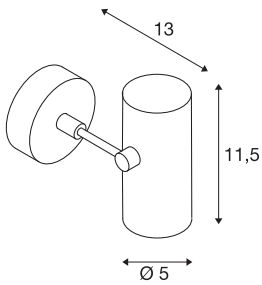

REVILO

wall and ceiling light, LED, 3000K, white, 36°

The REVILO is available in white and black. It has a cylindrical spotlight which can be individually directed via a joint. The swivel and tilting range allows you to optimally light up the room. The integrated premium LEDs provide high energy efficiency. The built-in LED constant current driver allows it to be directly connected to a 230V mains power supply.

TECHNICAL DATA

Item no.:	1000899
Number of different light outlets	1
Primary nominal voltage	100-240V ~50/60Hz mA/V
Secondary power / secondary voltage	500mA
Length	11.5 cm
Height	13 cm
Diameter	5 cm
Net weight	0.392 kg
Gross weight	0.491 kg
IP Code	IP 20
Safety class	I
Assembly	Surface
Assembly details	Ceiling, Wall
Wattage	9.5 W
Lumen	670 lm
Colour temperature	3000 Kelvin
Beam angle	36 °
Color	white
CRI	80
LXXBXX data	L70B50
Service life	30000 h