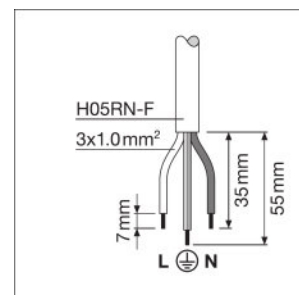

A	B	C	Ø	IP
10 W	26	60	5,5	2x M4	0,014+mf
20 W	28	80	6,5	2x M5	0,018+mf
30 W	28	90	6,5	2x M5	0,021+mf
50 W	78	110	8,5	2x M5	0,028+mf