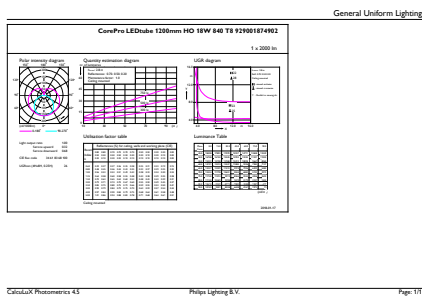

Warnings and Safety

- NOTES: The overall energy efficiency and light distribution of any installation that uses these lamps are determined by the design of the installation.

Product data

General Information		Operating and Electrical	
Cap-Base	G13 [Medium Bi-Pin Fluorescent]	Input Frequency	50 to 60 Hz
EU RoHS compliant	Yes	Power (Nom)	18 W
Nominal Lifetime (Nom)	30000 h	Starting Time (Nom)	0.5 s
Switching Cycle	200000X	Warm Up Time to 60% Light (Nom)	0.5 s
Light Technical		Power Factor (Nom)	0.9
Color Code	840 [CCT of 4000K]	Voltage (Nom)	220-240 V
Beam Angle (Nom)	240 °	Temperature	
Luminous Flux (Nom)	2000 lm	T-Ambient (Max)	45 °C
Color Designation	Cool White (CW)	T-Ambient (Min)	-20 °C
Correlated Color Temperature (Nom)	4000 K	T-Storage (Max)	65 °C
Luminous Efficacy (rated) (Nom)	111.00 lm/W	T-Storage (Min)	-40 °C
Color Consistency	<6	T-Case Maximum (Nom)	50 °C
Color Rendering Index (Nom)	80		
LLMF At End Of Nominal Lifetime (Nom)	70 %		

CorePro LEDtube EM/Mains T8

Controls and Dimming

Dimmable No

Mechanical and Housing

Bulb Material Glass
 Product Length 1200 mm

Approval and Application

Energy Efficiency Label (EEL) A+
 Energy Saving Product Yes
 Approval Marks CE marking RoHS compliance KEMA Keur certificate
 Energy Consumption kWh/1000 h 18 kWh

Product Data

Full product code 871869680613500
 Order product name CorePro LEDtube 1200mm HO 18W 840 T8
 EAN/UPC - Product 8718696806135
 Order code 929001874902
 Numerator - Quantity Per Pack 1
 Numerator - Packs per outer box 10
 Material Nr. (12NC) 929001874902
 Net Weight (Piece) 0.215 kg

Dimensional drawing

A3

Product	D1	D2	A1	A2	A3
CorePro LEDtube 1200mm HO 18W 840 T8	25.7 mm	28 mm	1198 mm	1205 mm	1212 mm

TLED 1200mm 18W-36W 2000lm 240D 4000K

Photometric data

18W G13 840 4000K

18W G13 840 4000K