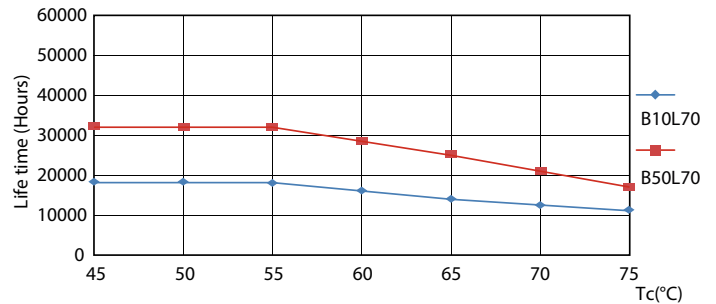

Warnings and Safety

- NOTES: The overall energy efficiency and light distribution of any installation that uses these lamps are determined by the design of the installation.

Product data

General Information		Operating and Electrical	
Cap-Base	G13 [Medium Bi-Pin Fluorescent]	Input Frequency	50 to 60 Hz
EU RoHS compliant	Yes	Power (Nom)	18 W
Nominal Lifetime (Nom)	30000 h	Starting Time (Nom)	0.5 s
Switching Cycle	200000X	Warm Up Time to 60% Light (Nom)	0.5 s
Light Technical		Power Factor (Nom)	0.9
Color Code	840 [CCT of 4000K]	Voltage (Nom)	220-240 V
Beam Angle (Nom)	240 °	Temperature	
Luminous Flux (Nom)	2000 lm	T-Ambient (Max)	45 °C
Color Designation	Cool White (CW)	T-Ambient (Min)	-20 °C
Correlated Color Temperature (Nom)	4000 K	T-Storage (Max)	65 °C
Luminous Efficacy (rated) (Nom)	111.00 lm/W	T-Storage (Min)	-40 °C
Color Consistency	<6	T-Case Maximum (Nom)	50 °C
Color Rendering Index (Nom)	80		
LLMF At End Of Nominal Lifetime (Nom)	70 %		

CorePro LEDtube EM/Mains T8

Photometric data

18W G13

Lifetime

18W G13

18W G13

18W G13

18W G13