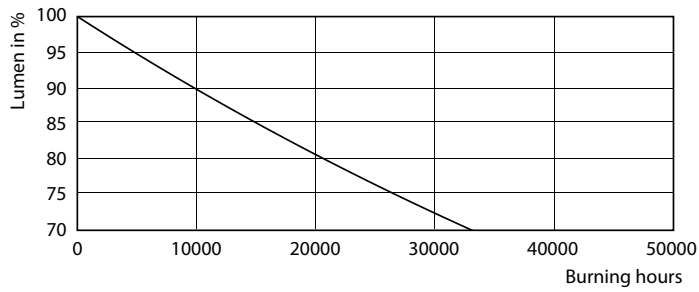

Lifetime

18W G13