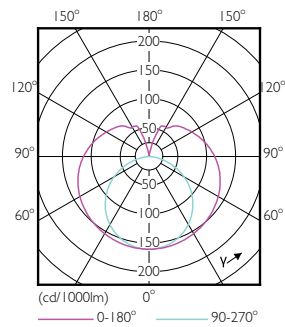

Warnings and Safety

- NOTES: The overall energy efficiency and light distribution of any installation that uses these lamps are determined by the design of the installation.

Product data

General Information		Operating and Electrical	
Cap-Base	G13 [Medium Bi-Pin Fluorescent]	Input Frequency	50 to 60 Hz
EU RoHS compliant	Yes	Power (Nom)	18 W
Nominal Lifetime (Nom)	30000 h	Starting Time (Nom)	0.5 s
Switching Cycle	200000X	Warm Up Time to 60% Light (Nom)	0.5 s
Light Technical		Power Factor (Nom)	0.9
Color Code	840 [CCT of 4000K]	Voltage (Nom)	220-240 V
Beam Angle (Nom)	240 °	Temperature	
Luminous Flux (Nom)	2000 lm	T-Ambient (Max)	45 °C
Color Designation	Cool White (CW)	T-Ambient (Min)	-20 °C
Correlated Color Temperature (Nom)	4000 K	T-Storage (Max)	65 °C
Luminous Efficacy (rated) (Nom)	111.00 lm/W	T-Storage (Min)	-40 °C
Color Consistency	<6	T-Case Maximum (Nom)	50 °C
Color Rendering Index (Nom)	80		
LLMF At End Of Nominal Lifetime (Nom)	70 %		

Dimensional drawing

A3

Product	D1	D2	A1	A2	A3
CorePro LEDtube 1200mm HO 18W 840 T8	25.7 mm	28 mm	1198 mm	1205 mm	1212 mm

TLED 1200mm 18W-36W 2000lm 240D 4000K

Photometric data

18W G13 840 4000K

18W G13 840 4000K