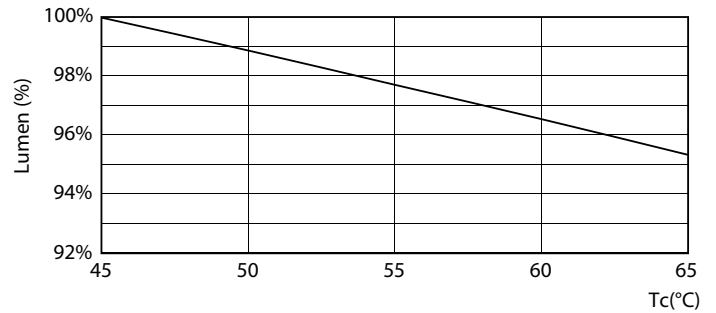

CorePro LEDtube EM/Mains T8

Photometric data

18W G13

Lifetime

18W G13

18W G13

18W G13

18W G13