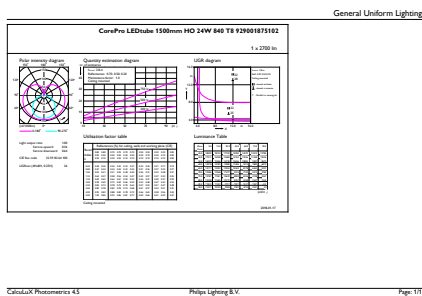

CorePro LEDtube EM/Mains T8

Controls and Dimming

Dimmable	No

Mechanical and Housing

Bulb Material	Glass
Product Length	1500 mm

Approval and Application

Energy Efficiency Label (EEL)	A+
Energy Saving Product	Yes
Approval Marks	CE marking RoHS compliance KEMA Keur certificate
Energy Consumption kWh/1000 h	24 kWh

Product Data

Full product code	871869680617300
Order product name	CorePro LEDtube 1500mm HO 24W 840 T8
EAN/UPC - Product	8718696806173
Order code	929001875102
Numerator - Quantity Per Pack	1
Numerator - Packs per outer box	10
Material Nr. (12NC)	929001875102
Net Weight (Piece)	0.270 kg

Dimensional drawing

A3

Product	D1	D2	A1	A2	A3
CorePro LEDtube 1500mm HO 24W 840 T8	25.7 mm	28 mm	1500 mm	1507.1 mm	1514.2 mm

TLED 1500mm 24W-58W 2700lm 240D 4000K

Photometric data

24W G13 840 4000K

24W G13 840 4000K