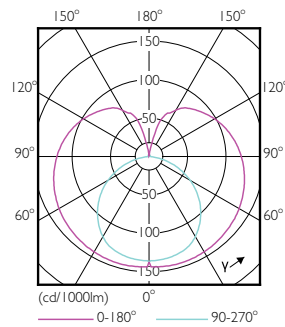

CorePro LEDtube EM/Mains T8

Controls and Dimming

Dimmable	No

Mechanical and Housing

Bulb Material	Glass
Product Length	1500 mm

Approval and Application

Energy Efficiency Label (EEL)	A+
Energy Saving Product	Yes
Approval Marks	CE marking RoHS compliance KEMA Keur certificate
Energy Consumption kWh/1000 h	24 kWh

Product Data

Full product code	871869680617300
Order product name	CorePro LEDtube 1500mm HO 24W 840 T8
EAN/UPC - Product	8718696806173
Order code	929001875102
Numerator - Quantity Per Pack	1
Numerator - Packs per outer box	10
Material Nr. (12NC)	929001875102
Net Weight (Piece)	0.270 kg

Dimensional drawing

A3

Product	D1	D2	A1	A2	A3
CorePro LEDtube 1500mm HO 24W 840 T8	25.7 mm	28 mm	1500 mm	1507.1 mm	1514.2 mm

TLED 1500mm 24W-58W 2700lm 240D 4000K

Photometric data

24W G13 840 4000K

24W G13 840 4000K