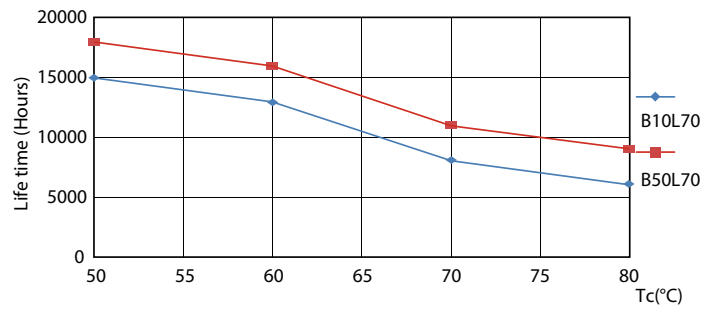

LEDtube Ecofit 16W G13 840 24D ND

LEDtube Ecofit 16W G13 840 24D ND