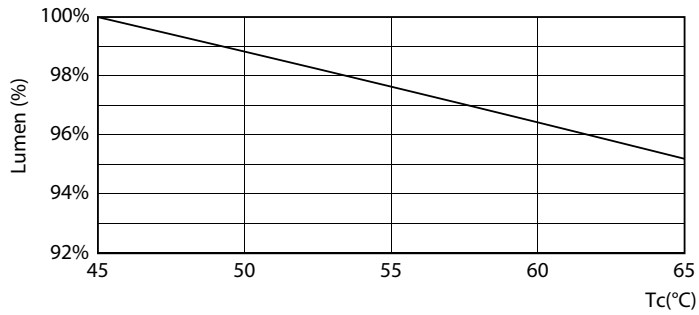

Product data

General Information		Power Factor (Nom)		0.5
Cap-Base	G13 [Medium Bi-Pin Fluorescent]	Voltage (Nom)	220-240 V	
EU RoHS compliant	Yes	Temperature		
Nominal Lifetime (Nom)	15000 h	T-Ambient (Max)	45 °C	
Switching Cycle	50000X	T-Ambient (Min)	-20 °C	
Light Technical		T-Storage (Max)	65 °C	
Color Code	865 [CCT of 6500K]	T-Storage (Min)	-40 °C	
Beam Angle (Nom)	240 °	T-Case Maximum (Nom)	55 °C	
Luminous Flux (Nom)	1600 lm	Controls and Dimming		
Color Designation	Cool Daylight	Dimmable	No	
Correlated Color Temperature (Nom)	6500 K	Mechanical and Housing		
Luminous Efficacy (rated) (Nom)	100.00 lm/W	Bulb Material	Glass	
Color Consistency	<6	Product Length	1200 mm	
Color Rendering Index (Nom)	80	Approval and Application		
LLMF At End Of Nominal Lifetime (Nom)	70 %	Energy Efficiency Label (EEL)	A+	
Operating and Electrical		Energy Saving Product	Yes	
Input Frequency	50 to 60 Hz	Approval Marks	RoHS compliance CE marking KEMA Keur certificate	
Power (Nom)	16 W			
Starting Time (Nom)	0.5 s			
Warm Up Time to 60% Light (Nom)	0.5 s			

TLED Ecofit EU 1200mm 16W 1600lm 6500K

Photometric data

LEDtube Ecofit 16W G13 840 24D ND

LEDtube Ecofit 16W G13 865 24D ND

LEDtube Ecofit 16W G13 865 24D ND

Ecofit Ledtubes T8

Lifetime

LEDtube Ecofit 16W G13 840 24D ND