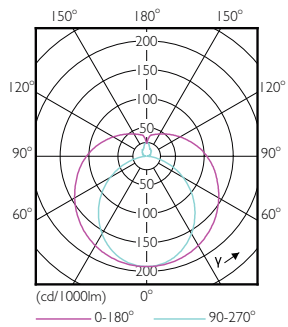

Ecofit Ledtubes T8

Energy Consumption kWh/1000 h	16 kWh
Product Data	
Full product code	871869969702000
Order product name	Ecofit LEDtube 1200mm 16W 865 T8 I
EAN/UPC - Product	8718699697020
Order code	929001276122

Numerator - Quantity Per Pack	1
Numerator - Packs per outer box	20
Material Nr. (12NC)	929001276122
Net Weight (Piece)	0.215 kg

Dimensional drawing

A3

Product	D1	D2	A1	A2	A3
Ecofit LEDtube 1200mm 16W 865 T8 I	25.7 mm	28 mm	1198 mm	1205 mm	1212 mm

TLED Ecofit EU 1200mm 16W 1600lm 6500K

Photometric data