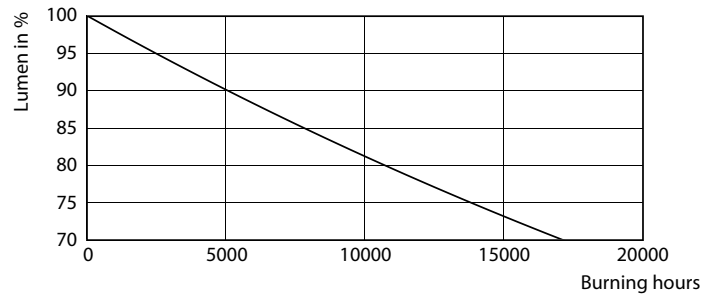

Product data

General Information		Power Factor (Nom)		0.5
Cap-Base	G13 [Medium Bi-Pin Fluorescent]	Voltage (Nom)	220-240 V	
EU RoHS compliant	Yes	Temperature		
Nominal Lifetime (Nom)	15000 h	T-Ambient (Max)	45 °C	
Switching Cycle	50000X	T-Ambient (Min)	-20 °C	
Light Technical		T-Storage (Max)	65 °C	
Color Code	865 [CCT of 6500K]	T-Storage (Min)	-40 °C	
Beam Angle (Nom)	240 °	T-Case Maximum (Nom)	55 °C	
Luminous Flux (Nom)	1600 lm	Controls and Dimming		
Color Designation	Cool Daylight	Dimmable	No	
Correlated Color Temperature (Nom)	6500 K	Mechanical and Housing		
Luminous Efficacy (rated) (Nom)	100.00 lm/W	Bulb Material	Glass	
Color Consistency	<6	Product Length	1200 mm	
Color Rendering Index (Nom)	80	Approval and Application		
LLMF At End Of Nominal Lifetime (Nom)	70 %	Energy Efficiency Label (EEL)	A+	
Operating and Electrical		Energy Saving Product	Yes	
Input Frequency	50 to 60 Hz	Approval Marks	RoHS compliance CE marking KEMA Keur certificate	
Power (Nom)	16 W			
Starting Time (Nom)	0.5 s			
Warm Up Time to 60% Light (Nom)	0.5 s			

TLED Ecofit EU 1200mm 16W 1600lm 6500K

Photometric data

LEDtube Ecofit 16W G13 840 24D ND

LEDtube Ecofit 16W G13 865 24D ND

LEDtube Ecofit 16W G13 865 24D ND

Ecofit Ledtubes T8

Lifetime

LEDtube Ecofit 16W G13 840 24D ND