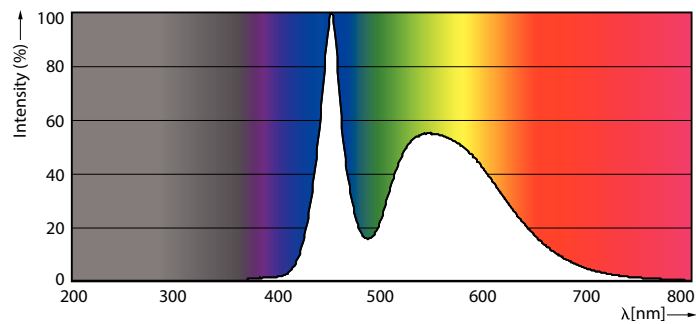

LEDtube Ecofit 16W G13 840 24D ND

LEDtube Ecofit 16W G13 865 24D ND

LEDtube Ecofit 16W G13 865 24D ND