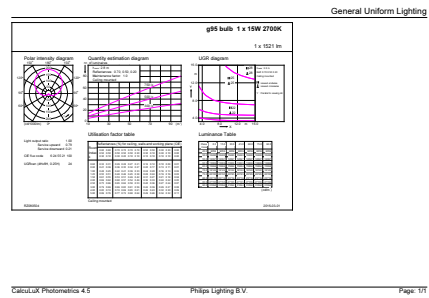

CorePro LEDbulbs

Order product name	LED Globe 100W G93 E27 WW FR ND 1CT/4
EAN/UPC - Product	8718696580615
Order code	929001229401
Numerator - Quantity Per Pack	1
Numerator - Packs per outer box	4

Material Nr. (12NC)	929001229401
Net Weight (Piece)	0.070 kg

Dimensional drawing

bulb 100-240V 18W-100W1521lm 2700K E27ND

Product	D	C
LED Globe 100W G93 E27 WW FR ND 1CT/4	95 mm	128 mm

Photometric data

LEDGlobe 827 806lm, 1055lm, 1521lm, 2000lm

LEDGlobe 100W G93 E27 827 FR 1521lm ND