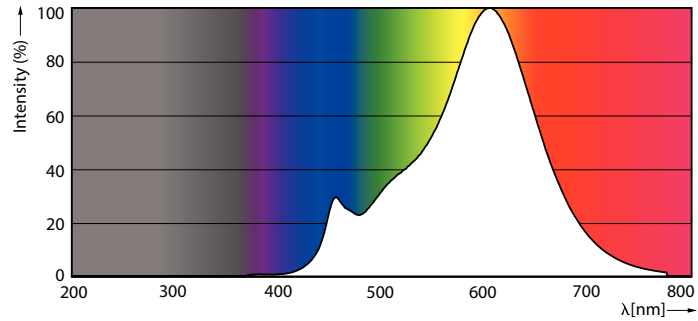

Photometric data

LEDGlobe 827 806lm, 1055lm, 1521lm, 2000lm