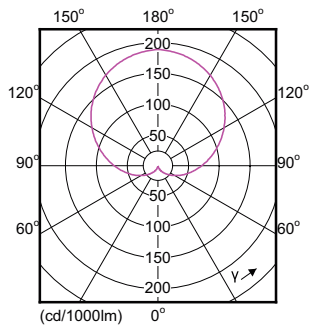

Product data

General Information	
Cap-Base	E27 [E27]
EU RoHS compliant	Yes
Nominal Lifetime (Nom)	15000 h
Switching Cycle	50000X
Technical Type	15-100W
Light Technical	
Color Code	827 [CCT of 2700K]
Beam Angle (Nom)	200 °
Luminous Flux (Nom)	1521 lm
Color Designation	Warm White (WW)
Correlated Color Temperature (Nom)	2700 K
Luminous Efficacy (rated) (Nom)	101.00 lm/W
Color Consistency	<6
Color Rendering Index (Nom)	80
LLMF At End Of Nominal Lifetime (Nom)	70 %
Operating and Electrical	
Input Frequency	50 to 60 Hz
Power (Nom)	15 W
Lamp Current (Nom)	90 mA

Dimensional drawing

bulb 100-240V 18W-100W1521lm 2700K E27ND

Product	D	C
LED Globe 100W G93 E27 WW FR ND 1CT/4	95 mm	128 mm

Photometric data

LEDGlobe 827 806lm, 1055lm, 1521lm, 2000lm

LEDGlobe 100W G93 E27 827 FR 1521lm ND