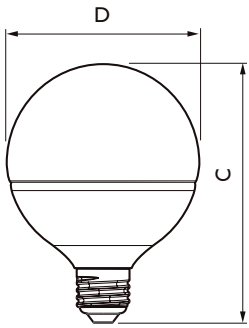

Product data

General Information	
Cap-Base	E27 [E27]
EU RoHS compliant	Yes
Nominal Lifetime (Nom)	15000 h
Switching Cycle	50000X
Technical Type	15-100W
Light Technical	
Color Code	827 [CCT of 2700K]
Beam Angle (Nom)	200 °
Luminous Flux (Nom)	1521 lm
Color Designation	Warm White (WW)
Correlated Color Temperature (Nom)	2700 K
Luminous Efficacy (rated) (Nom)	101.00 lm/W
Color Consistency	<6
Color Rendering Index (Nom)	80
LLMF At End Of Nominal Lifetime (Nom)	70 %
Operating and Electrical	
Input Frequency	50 to 60 Hz
Power (Nom)	15 W
Lamp Current (Nom)	90 mA

Dimensional drawing

bulb 100-240V 18W-100W1521lm 2700K E27ND

Product	D	C
LED Globe 100W G93 E27 WW FR ND 1CT/4	95 mm	128 mm

Photometric data

LEDGlobe 827 806lm, 1055lm, 1521lm, 2000lm

LEDGlobe 100W G93 E27 827 FR 1521lm ND