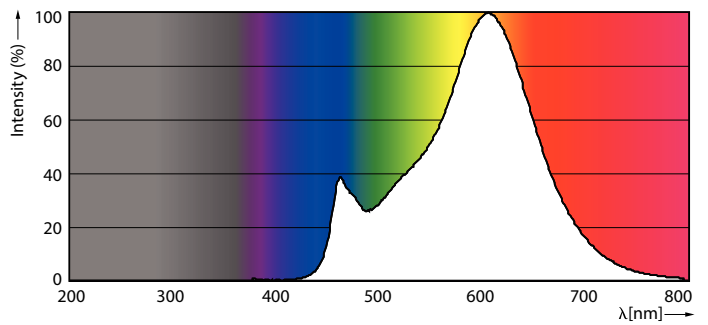

LED Bulb A67 E27 ND Clear

© 2020 Philips Lighting B.V. Page 11

LED Bulb A67 E27 ND Clear