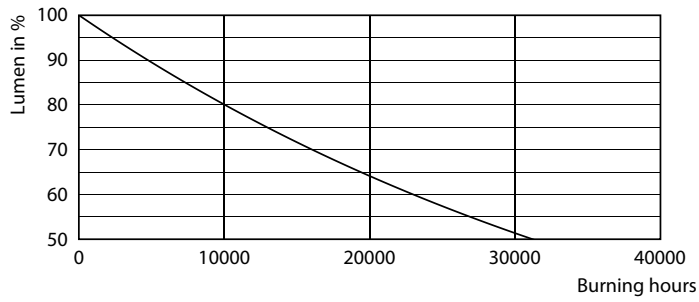

Classic filament LEDbulbs

Lifetime

LED Bulb A67 E27 ND Clear