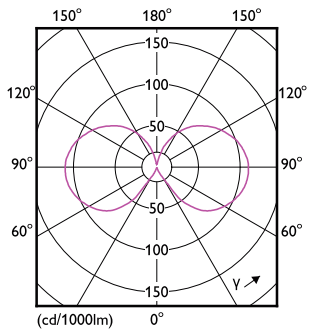

Photometric data

LED Bulb A67 E27 ND Clear