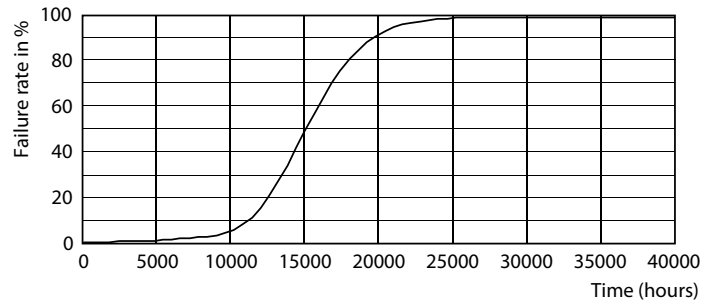

Classic filament LEDbulbs

Lifetime

LED Bulb A67 E27 ND Clear