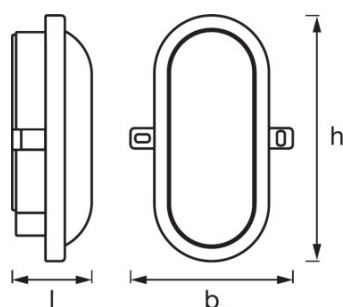

PRODUCT FEATURES

- Bright and functional outdoor LED luminaires
- Type of protection: IP54

TECHNICAL DATA

Electrical data

Nominal wattage	11.00 W
Operating mode	Mains voltage
Nominal voltage	220...240 V
Mains frequency	50/60 Hz

Photometrical data

Color temperature	4000 K
Color rendering index Ra	≥80
Light color (designation)	Cool White
Luminous flux	800 lm
Luminous efficacy	76 lm/W

Light technical data

Beam angle	120 °
------------	-------

Dimensions & weight

Length	216.0 mm
Width	143.0 mm
Height	79.0 mm
Product weight	245.00 g

Colors & materials

Body material	Polycarbonate (PC)
Product color	Black
Housing color	Black
Cover material	Acrylonitrile butadiene styr

— EQUIPMENT / ACCESSORIES

- Complete mounting and connecting accessories included

LOGISTICAL DATA

Product code	Packaging unit (Pieces/Unit)	Dimensions (length x width x height)	Gross weight	Volume
4058075271685	Folding carton box 1	86 mm x 150 mm x 225 mm	282.00 g	2.90 dm ³
4058075271692	Shipping carton box 6	315 mm x 273 mm x 245 mm	1982.00 g	21.07 dm ³