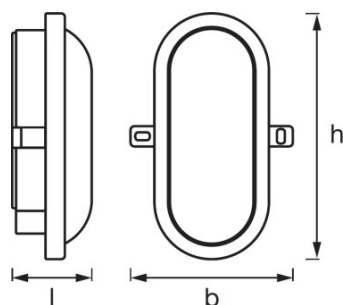

PRODUCT FEATURES

- Bright and functional outdoor LED luminaires
- Type of protection: IP54

TECHNICAL DATA

Electrical data

Nominal wattage	11.00 W
Operating mode	Mains voltage
Nominal voltage	220...240 V
Mains frequency	50/60 Hz

Photometrical data

Color temperature	4000 K
Color rendering index Ra	≥80
Light color (designation)	Cool White
Luminous flux	800 lm
Luminous efficacy	76 lm/W

Light technical data

Beam angle	120 °
-------------------	-------

Dimensions & weight

Length	216.0 mm
Width	143.0 mm
Height	79.0 mm
Product weight	245.00 g

Colors & materials

Body material	Polycarbonate (PC)
Product color	White
Housing color	White
Cover material	Acrylonitrile butadiene styr

— EQUIPMENT / ACCESSORIES

- Complete mounting and connecting accessories included

LOGISTICAL DATA

Product code	Packaging unit (Pieces/Unit)	Dimensions (length x width x height)	Gross weight	Volume
4058075271661	Folding carton box 1	86 mm x 150 mm x 225 mm	282.00 g	2.90 dm ³
4058075271678	Shipping carton box 6	315 mm x 273 mm x 245 mm	1982.00 g	21.07 dm ³