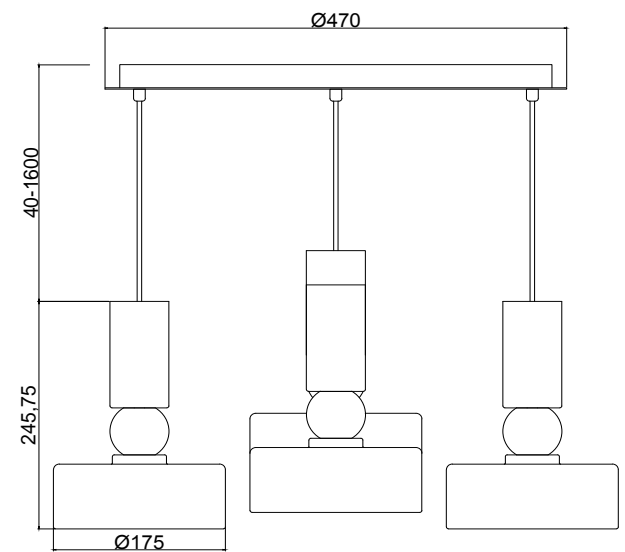

# Instruction

MOD030PL-05GR

5 x E14 (40W)

Model: MOD030PL-05GR  
Collection: Modern  
Series: Void

Ceiling Lamps