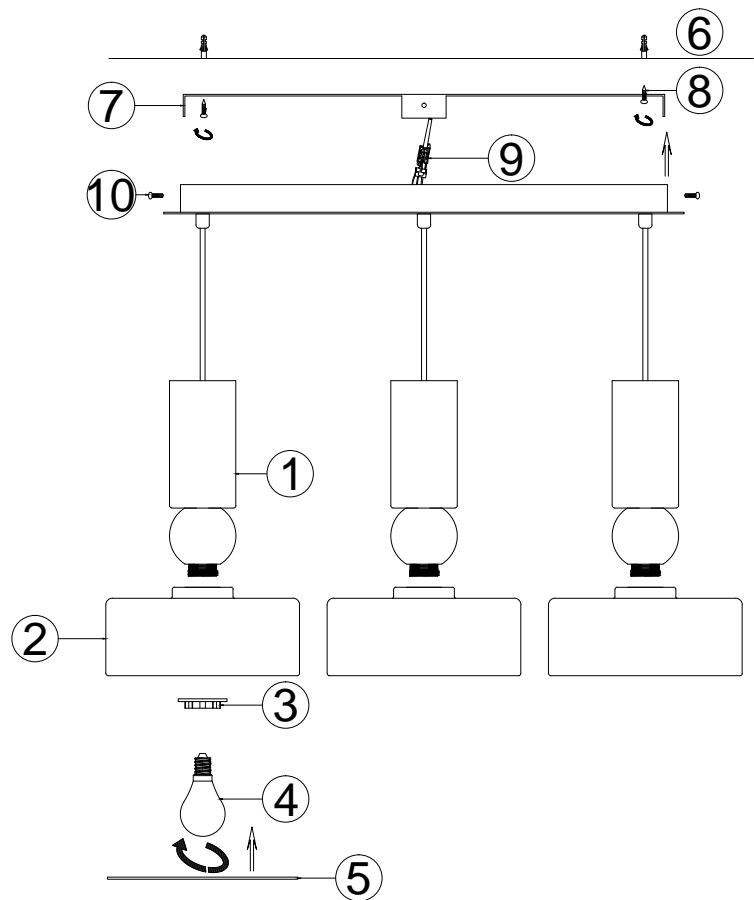

# Instruction

MOD030PL-05GR

5 x E14 (40W)

Model: MOD030PL-05GR  
Collection: Modern  
Series: Void

Ceiling Lamps