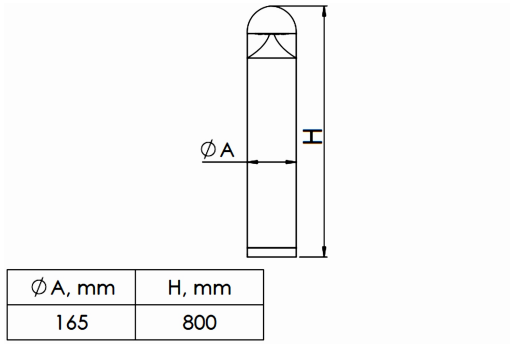

Date of issue: 2020-01-30 ■ NORTHCLIFFE LIGHTING, UAB ■ Raudondvario pl. 101, LT-47184 Kaunas, Lithuania ■ info@northcliffe.org ■ www.northcliffe.org