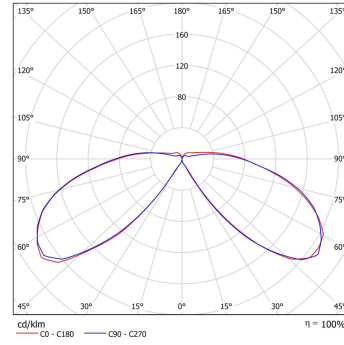

Light distribution curve (.jpg)