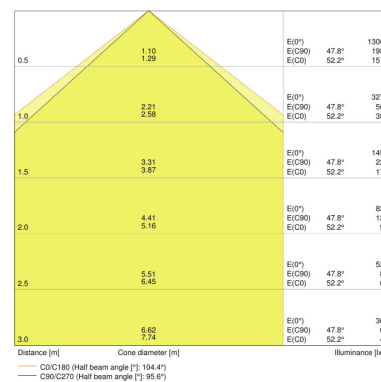

O FACADE EDGE SENSOR 12 W 3000 K IP54 S GY, O FACADE EDGE SENSOR 12 W 3000 K IP54 S WT

O FACADE EDGE SENSOR 12 W 3000 K
IP54 S GY

O FACADE EDGE SENSOR 12 W 3000 K
IP54 S WT

EQUIPMENT / ACCESSORIES

- Complete mounting and connecting accessories included

APPLICATION ADVICE

For more detailed application information and graphics please see product datasheet.

LOGISTICAL DATA

Product code	Packaging unit (Pieces/Unit)	Dimensions (length x width x height)	Gross weight	Volume
4058075074767	Shipping carton box 4	425 mm x 285 mm x 315 mm	5822.00 g	38.15 dm³
4058075074781	Shipping carton box 4	425 mm x 285 mm x 315 mm	5822.00 g	38.15 dm³