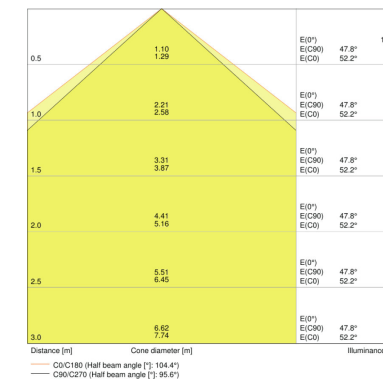

Product description	Additional product data		Capabilities
	Mounting type	Mounting location	Dimmable
O FACADE EDGE SENSOR 12 W 3000 K IP54 S GY	Surface	Wall	No
O FACADE EDGE SENSOR 12 W 3000 K IP54 S WT	Surface	Wall	No

O FACADE EDGE 12 W 3000 K IP54 GY

O FACADE EDGE 12 W 3000 K IP54 WT