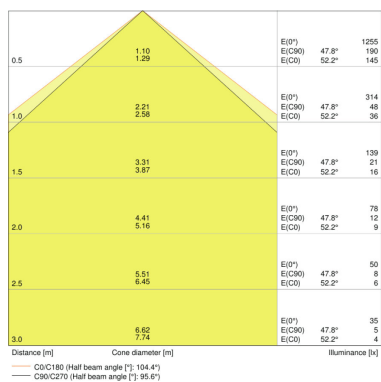

O FACADE EDGE 12 W 3000 K IP54 GY,
O FACADE EDGE 12 W 3000 K IP54 WT

O FACADE EDGE SENSOR 12 W 3000 K
IP54 S GY

O FACADE EDGE SENSOR 12 W 3000 K
IP54 S WT

EQUIPMENT / ACCESSORIES

- Complete mounting and connecting accessories included

APPLICATION ADVICE

For more detailed application information and graphics please see product datasheet.

LOGISTICAL DATA

Product code	Packaging unit (Pieces/Unit)	Dimensions (length x width x height)	Gross weight	Volume
4058075074767	Shipping carton box 4	425 mm x 285 mm x 315 mm	5822.00 g	38.15 dm³
4058075074781	Shipping carton box 4	425 mm x 285 mm x 315 mm	5822.00 g	38.15 dm³