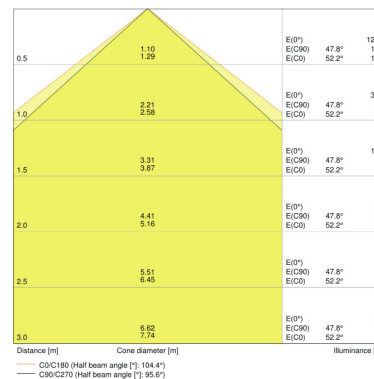

Product description	Additional product data		Capabilities
	Mounting type	Mounting location	Dimmable
O FACADE EDGE SENSOR 12 W 3000 K IP54 S GY	Surface	Wall	No
O FACADE EDGE SENSOR 12 W 3000 K IP54 S WT	Surface	Wall	No

O FACADE EDGE 12 W 3000 K IP54 GY

O FACADE EDGE 12 W 3000 K IP54 WT