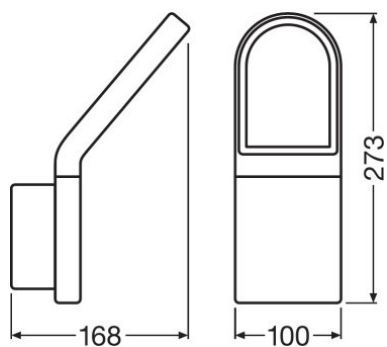

Product description	Additional product data		Capabilities
	Mounting type	Mounting location	Dimmable
O FACADE EDGE SENSOR 12 W 3000 K IP54 S GY	Surface	Wall	No
O FACADE EDGE SENSOR 12 W 3000 K IP54 S WT	Surface	Wall	No

O FACADE EDGE 12 W 3000 K IP54 GY

O FACADE EDGE 12 W 3000 K IP54 WT