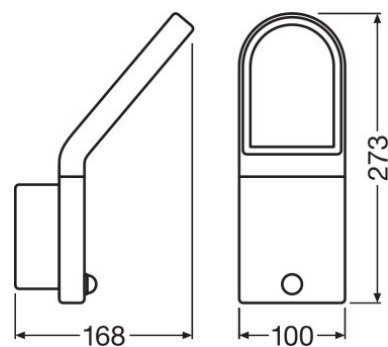

Product description	Additional product data		Capabilities
	Mounting type	Mounting location	Dimmable
O FACADE EDGE SENSOR 12 W 3000 K IP54 S GY	Surface	Wall	No
O FACADE EDGE SENSOR 12 W 3000 K IP54 S WT	Surface	Wall	No

O FACADE EDGE 12 W 3000 K IP54 GY

O FACADE EDGE 12 W 3000 K IP54 WT