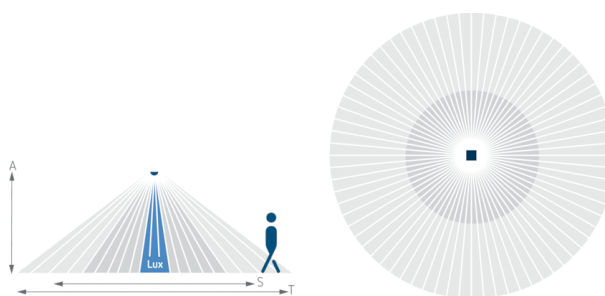

Article number: 2080560

Connection example

Detection range

Mounting height (A)	Sitting (S)	Walking (T)
2 m	5 m² | 2,5 m	38 m² | 7 m
2,5 m	7 m² | 3 m	38 m² | 7 m
3 m	13 m² | 4 m	50 m² | 8 m
3,5 m	–	50 m² | 8 m
4 m	–	64 m² | 9 m

Scale drawings

Accessories

SendoPro 868-A

- Article number: 9070675
  Details ▶ www.theben.de

theSenda P

- Article number: 9070910
  Details ▶ www.theben.de

theSenda S

- Article number: 9070911
  Details ▶ www.theben.de