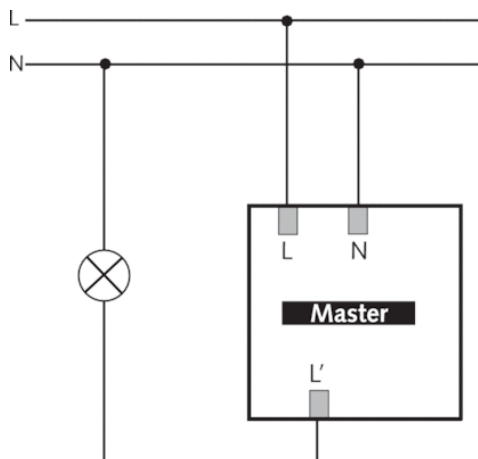

Article number: 2080560

Connection example

Detection range

Mounting height (A)	Sitting (S)	Walking (T)
2 m	5 m² | 2,5 m	38 m² | 7 m
2,5 m	7 m² | 3 m	38 m² | 7 m
3 m	13 m² | 4 m	50 m² | 8 m
3,5 m	–	50 m² | 8 m
4 m	–	64 m² | 9 m