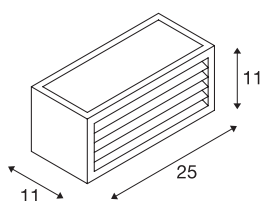

BOX-L

outdoor wall light, TC-(D,H,T,Q)SE, IP44, square, rust, max. 18W

Single-headed BOX-L wall light consists of painted aluminium and frosted acrylic, which covers the three light outlets. It is protection class IP44 and suitable for outdoor use. The electrical connection of the luminaire, which comes in various colours, is made directly to the 230V mains supply.

TECHNICAL DATA

Item no.:	232497
Socket	E27
Number of sockets	1
Number of different light outlets	2
Primary nominal voltage	220-240V ~50/60Hz mA/V
Width	25 cm
Height	11 cm
Depth	11 cm
Net weight	1.151 kg
Gross weight	1.27 kg
IP Code	IP 54
Safety class	I
Assembly	Surface
Assembly details	Wall
Wattage	18 W
Color	rust
BIG WHITE Page	652