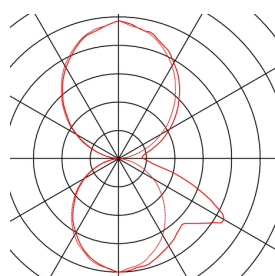

BOX-L

outdoor wall light, TC-(D,H,T,Q)SE, IP44, square, rust, max. 18W

Single-headed BOX-L wall light consists of painted aluminium and frosted acrylic, which covers the three light outlets. It is protection class IP44 and suitable for outdoor use. The electrical connection of the luminaire, which comes in various colours, is made directly to the 230V mains supply.

TECHNICAL DATA

Item no.:	232497
Socket	E27
Number of sockets	1
Number of different light outlets	2
Primary nominal voltage	220-240V ~50/60Hz mA/V
Width	25 cm
Height	11 cm
Depth	11 cm
Net weight	1.151 kg
Gross weight	1.27 kg
IP Code	IP 54
Safety class	I
Assembly	Surface
Assembly details	Wall
Wattage	18 W
Color	rust
BIG WHITE Page	652