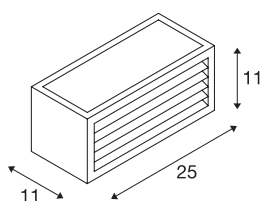

## BOX-L

outdoor wall light, TC-(D,H,T,Q)SE, IP44, square, white, max. 18W

Single-headed BOX-L wall light consists of painted aluminium and frosted acrylic, which covers the three light outlets. It is protection class IP44 and suitable for outdoor use. The electrical connection of the luminaire, which comes in various colours, is made directly to the 230V mains supply.

## TECHNICAL DATA

Item no.:	232491
Socket	E27
Number of sockets	1
Number of different light outlets	2
Primary nominal voltage	220-240V ~50/60Hz mA/V
Width	25 cm
Height	11 cm
Depth	11 cm
Net weight	1.215 kg
Gross weight	1.329 kg
IP Code	IP 54
Safety class	I
Assembly	Surface
Assembly details	Wall
Wattage	18 W
Color	white
BIG WHITE Page	652