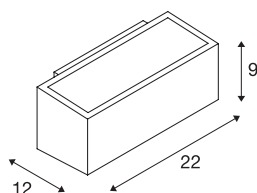

BOX

outdoor wall light, QT-DE12, IP44, square, up/down, anthracite, max. 80W

Single-headed wall light BOX consisting of aluminium and glass that covers the two light outlets opposite to one another (UP/DOWN). It is protection class IP44 and suitable for outdoor use. The electrical connection of the luminaire, which comes in various colours, is made directly to the 230V mains supply.

TECHNICAL DATA

Item no.:	232485
Socket	R7s 78mm
Lamp	QT-DE12
Number of sockets	1
Lamps included	No
Number of different light outlets	2
Primary nominal voltage	220-240V ~50/60Hz mA/V
Width	22 cm
Height	9 cm
Depth	12 cm
Net weight	1.291 kg
Gross weight	1.391 kg
IP Code	IP 44
Safety class	I
Assembly	Surface
Assembly details	Wall
Wattage	80 W
Color	anthracite
BIG WHITE Page	652