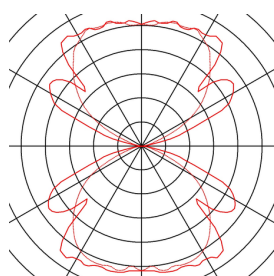

BOX

outdoor wall light, QT-DE12, IP44, square, up/down, anthracite, max. 80W

Single-headed wall light BOX consisting of aluminium and glass that covers the two light outlets opposite to one another (UP/DOWN). It is protection class IP44 and suitable for outdoor use. The electrical connection of the luminaire, which comes in various colours, is made directly to the 230V mains supply.

TECHNICAL DATA

Item no.:	232485
Socket	R7s 78mm
Lamp	QT-DE12
Number of sockets	1
Lamps included	No
Number of different light outlets	2
Primary nominal voltage	220-240V ~50/60Hz mA/V
Width	22 cm
Height	9 cm
Depth	12 cm
Net weight	1.291 kg
Gross weight	1.391 kg
IP Code	IP 44
Safety class	I
Assembly	Surface
Assembly details	Wall
Wattage	80 W
Color	anthracite
BIG WHITE Page	652