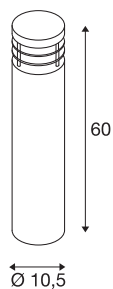

## VAP SLIM 60

outdoor floor stand, TC-TSE, IP44, brushed stainless steel, Ø/H 10/60 cm, max. 20W

Round floor stand of the VAP SLIM series made from weather-resistant stainless steel for direct connection to the 230V mains supply. It is protection class IP44 and suitable for outdoor use. An earth spike as well as a concrete anchor set are available as an option for simplified installation. Other sizes are available as a supplement to the series.

## TECHNICAL DATA

Item no.:	230066
Socket	E27
Number of sockets	1
Primary nominal voltage	220-240V ~50/60Hz mA/V
Height	60 cm
Diameter	10.5 cm
Net weight	2.297 kg
Gross weight	2.515 kg
IP Code	IP 44
Safety class	I
Assembly	Surface
Assembly details	Ground
Wattage	20 W
Color	stainless steel
BIG WHITE Page	565

## Accessories

230060	EARTH SPIKE , for VAP SLIM 30/60/90, VAP, BERRA and SITRA, gal- vanised steel
230061	CONCRETE ANCHOR SET , for VAP SLIM 30/60/90, VAP and BER- RA