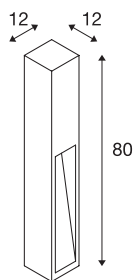

RUSTY SLOT 80

outdoor floor stand, TC-DSE, IP44, rusted steel, L/W/H
12/12/80 cm, max. 11W

The indirectly radiating floor stands of the RUSTY SLOT series convince by their exceptional rust look. This is achieved by a special chemical treatment of the FeCSi steel used. This makes the luminaire a unique piece and an absolutely special feature wherever they are installed. It is suitable for use outdoors thanks to its IP44 protection class. As an option, an earth spike and a connection box for safe electrical connection are available within the square bollard. The connection of the two versions available is made to the 230V mains supply.

TECHNICAL DATA

Item no.:	229411
Socket	E27
Number of sockets	1
Primary nominal voltage	220-240V ~50/60Hz mA/V
Length	12 cm
Width	12 cm
Height	80 cm
Net weight	14.448 kg
Gross weight	18.078 kg
IP Code	IP 44
Safety class	II
Assembly	Surface
Assembly details	Ground
Wattage	11 W
Color	rust
BIG WHITE Page	525

Recommended lamp

1005289	T38 E27 , white LED light, 8W 3000K CRI90 240°
1005290	T38 E27 , white LED light, 8W 4000K CRI90 240°

Accessories

228730	CONNECTION BOX , 3-pin, IP68
231230	EARTH SPIKE , for GRA- FIT, RUSTY SLOT, LOGS floor stand, galva- nised steel, length 48cm